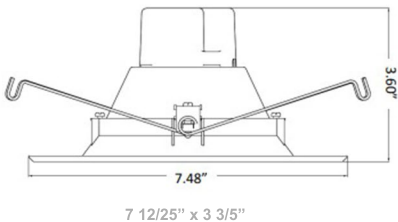

Westgate Smart App RGBW Recessed Lights

A.

B.

Wattage

10W / 13W

Voltage Input

120V AC

Efficacy

65-80 LPW

Dimming

TRIAC Dimming

Finish

Composite Polycarbonate
White Finish

WiFi

2.5GHz WiFi Bandwidth
Up to 150Ft. (46m) Indoors & 300Ft. (92m) Outdoors

Color Temperatures