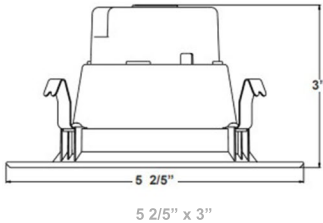

Westgate Smart App RGBW Recessed Lights

A.

B.

Wattage

10W / 13W

Voltage Input

120V AC

Efficacy