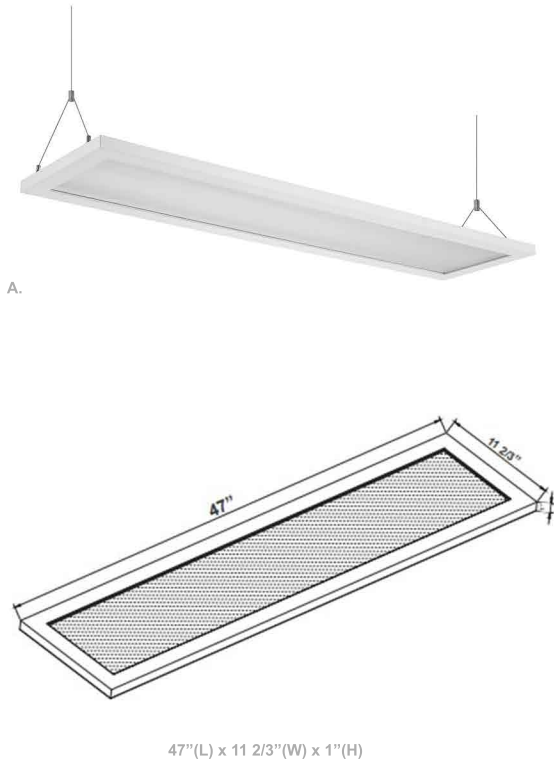

# Suspended Up/Down Clear Panel Light