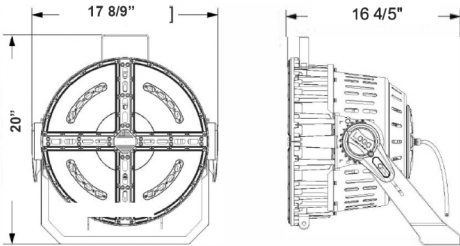

RGB Stadium Lights

A.

20" (H) x 17 8/9" (W) x 16 4/5" (D)

B.

23 1/3" (H) x 21 4/5" (W) x 18 1/3" (D)

Wattage

500W / 600W

Voltage Input

120-277V AC 60Hz

Efficacy

150 LPW

Finish

Die-cast Aluminum Housing with Powder Coat Finish
Black

Beam Angles

Color Temperatures

Features