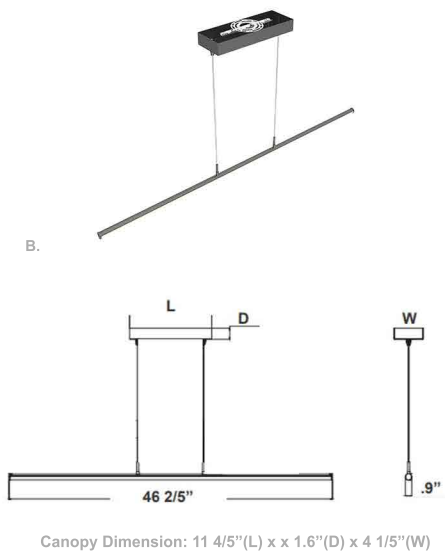

# Adjustable Linear Tube Decorative Suspended Lights **MCTP**

## Beam Angles

 115°(H) x 109.6°(V)