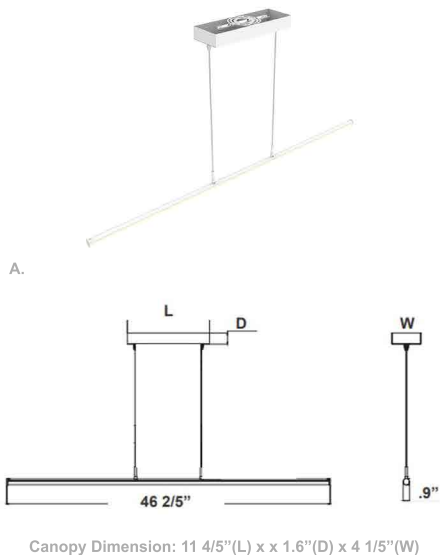

# Adjustable Linear Tube Decorative Suspended Lights **MCTP**

## Beam Angles

 115°(H) x 109.6°(V)