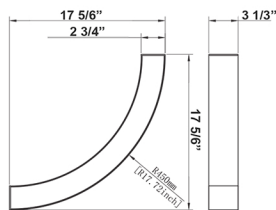

SCX Quarter of Circle Linkable Lights

12"(L) x 2 3/4"(W) x 3 1/3"(H)

2 3/4"(L) x 3 1/3"(W) x 17 5/6"(H)

23 3/4"(L) x 2 3/4"(W) x 3 1/3"(H)

Wattage

10W / 20W / 25W

Voltage Input

120-277V AC
50/60Hz

Efficacy

110 LPW

Dimming

0~10V Dimmable

Finish

Aluminum Housing & Low Profile Modern Design
Matte White Finish

Beam Angles

Color Temperatures