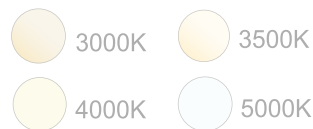

SCX Quarter of Circle Linkable Lights

12"(L) x 2 3/4"(W) x 3 1/3"(H)

2 3/4"(L) x 3 1/3"(W) x 17 5/6"(H)

23 3/4"(L) x 2 3/4"(W) x 3 1/3"(H)

Wattage

10W / 20W / 25W

Voltage Input

120-277V AC
50/60Hz

Efficacy

110 LPW

Dimming

0~10V Dimmable

Finish

Aluminum Housing & Low Profile Modern Design
Matte White Finish

Beam Angles

Color Temperatures

Features

Factory-Installed Options

Catalog No.	Fig.	Model	Description	Model	Description
SCXC-Q24-10W-MCT4	A.	OPT-SCX-CLR-1FT	COLOR OPTION	OPT-EM-CM1INT	EMERGENCY BATTERY BACKUP
SCXC-Q36-20W-MCT4	B.	OPT-SCX-CLR-RODSET			
SCXC-Q48-25W-MCT4	C.				