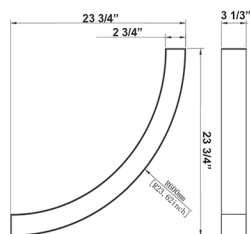

SCX Quarter of Circle Linkable Lights

12"(L) x 2 3/4"(W) x 3 1/3"(H)

2 3/4"(L) x 3 1/3"(W) x 17 5/6"(H)

23 3/4"(L) x 2 3/4"(W) x 3 1/3"(H)

Wattage

10W / 20W / 25W

Voltage Input

120-277V AC
50/60Hz

Efficacy

110 LPW

Dimming

0~10V Dimmable

Finish

Aluminum Housing & Low Profile Modern Design
Matte White Finish

Beam Angles

Color Temperatures