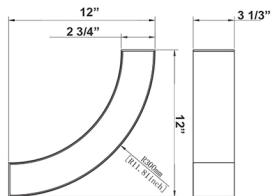

SCX Quarter of Circle Linkable Lights

12"(L) x 2 3/4"(W) x 3 1/3"(H)

2 3/4"(L) x 3 1/3"(W) x 17 5/6"(H)

23 3/4"(L) x 2 3/4"(W) x 3 1/3"(H)

Wattage

10W / 20W / 25W

Voltage Input

120-277V AC
50/60Hz

Efficacy

110 LPW

Dimming

0~10V Dimmable

Finish

Aluminum Housing & Low Profile Modern Design
Matte White Finish

Beam Angles

Color Temperatures