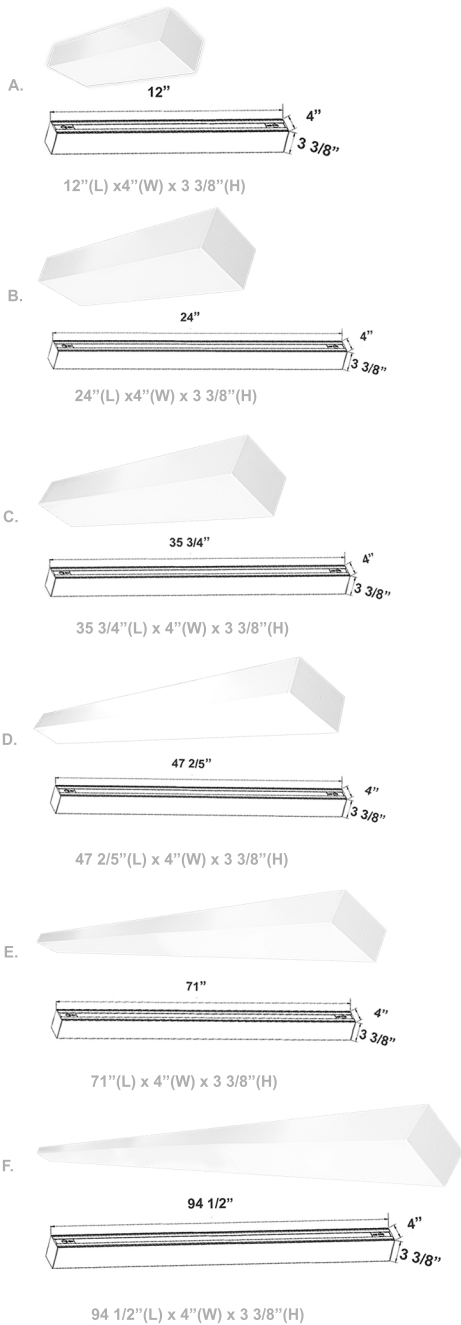

SCX4 4" Architectural Linkable Linear Lights

Catalog No.	Fig.	Catalog No.	Fig.
SCX4-1FT-10W-MCT4-D	A.	SCX4-4FT-40W-MCT4-D	D.
SCX4-2FT-20W-MCT4-D	B.	SCX4-6FT-60W-MCT4-D	E.
SCX4-3FT-30W-MCT4-D	C.	SCX4-8FT-80W-MCT4-D	F.

Finish

Aluminum Housing & Low Profile Modern Design
Matte White Finish

Beam Angles

Color Temperatures

Features

Factory-Installed Options

Length	EM Option	Length	EM Option
2FT	OPT-SCX-ULM-2FT-8W-MCT4	2FT	OPT-SCX-ULM-2FT-8W-MCT4
2FT	OPT-SCX-ULM-2FT-8W-MCT4	2FT	OPT-SCX-ULM-2FT-8W-MCT4
2FT	OPT-SCX-ULM-2FT-8W-MCT4		