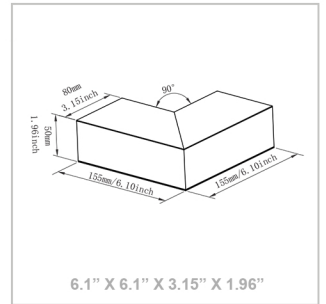

Catalog No.
SCX2-OC-MCT4