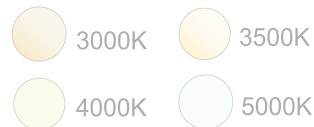

0~10V Dimmable

Finish

Aluminum Housing & Low Profile Modern Design
Matte White Finish

Beam Angles

Color Temperatures

Features

Factory-Installed Options

Catalog No.	Fig.	Catalog No.	Fig.	Length	EM Option	Length	EM Option
SCX2-1FT-10W-MCT4-D	A.	SCX2-4FT-40W-MCT4-D	D.	2FT	OPT-SCX-ULM-2FT-8W-MCT4	2FT	OPT-SCX-ULM-2FT-8W-MCT4
SCX2-2FT-20W-MCT4-D	B.	SCX2-6FT-60W-MCT4-D	E.	2FT	OPT-SCX-ULM-2FT-8W-MCT4	2FT	OPT-SCX-ULM-2FT-8W-MCT4
SCX2-3FT-30W-MCT4-D	C.	SCX2-8FT-80W-MCT4-D	F.	2FT	OPT-SCX-ULM-2FT-8W-MCT4		