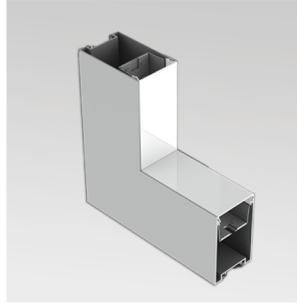

0~10V Dimmable

Finish

Aluminum Housing & Low Profile Modern Design
Matte White Finish

Beam Angles

Color Temperatures

Features

Factory-Installed Options

Catalog No.	Fig.	Catalog No.	Fig.	Length	EM Option	Length	EM Option
SCX2-1FT-10W-MCT4-D	A.	SCX2-4FT-40W-MCT4-D	D.	2FT	OPT-SCX-ULM-2FT-8W-MCT4	2FT	OPT-SCX-ULM-2FT-8W-MCT4
SCX2-2FT-20W-MCT4-D	B.	SCX2-6FT-60W-MCT4-D	E.	2FT	OPT-SCX-ULM-2FT-8W-MCT4	2FT	OPT-SCX-ULM-2FT-8W-MCT4
SCX2-3FT-30W-MCT4-D	C.	SCX2-8FT-80W-MCT4-D	F.	2FT	OPT-SCX-ULM-2FT-8W-MCT4		

SCX2 Fixture Modules

L-Shaped Module

Catalog No.
SCX2-L-MCT4

T-Shaped Module

Catalog No.
SCX2-T-MCT4

X-Shaped Corner

Catalog No.
SCX2-X-30K

Inside Corner Module