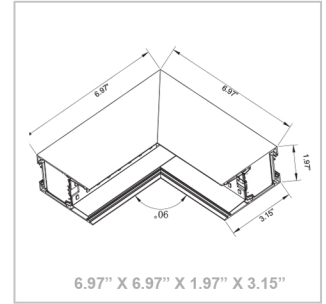

0~10V Dimmable

Finish

Aluminum Housing & Low Profile Modern Design
Matte White Finish

Beam Angles

Color Temperatures

Features

Factory-Installed Options

Catalog No.	Fig.	Catalog No.	Fig.	Length	EM Option	Length	EM Option
SCX2-1FT-10W-MCT4-D	A.	SCX2-4FT-40W-MCT4-D	D.	2FT	OPT-SCX-ULM-2FT-8W-MCT4	2FT	OPT-SCX-ULM-2FT-8W-MCT4
SCX2-2FT-20W-MCT4-D	B.	SCX2-6FT-60W-MCT4-D	E.	2FT	OPT-SCX-ULM-2FT-8W-MCT4	2FT	OPT-SCX-ULM-2FT-8W-MCT4
SCX2-3FT-30W-MCT4-D	C.	SCX2-8FT-80W-MCT4-D	F.	2FT	OPT-SCX-ULM-2FT-8W-MCT4		

SCX2 Fixture Modules

L-Shaped Module

Catalog No.
SCX2-L-MCT4

T-Shaped Module

Catalog No.
SCX2-T-MCT4

X-Shaped Corner

Catalog No.
SCX2-X-30K

Inside Corner Module