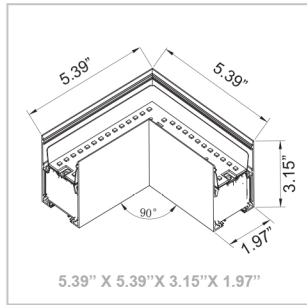

0~10V Dimmable

Finish

Aluminum Housing & Low Profile Modern Design
Matte White Finish

Beam Angles

Color Temperatures

Features

Factory-Installed Options

Catalog No.	Fig.	Catalog No.	Fig.	Length	EM Option	Length	EM Option
SCX2-1FT-10W-MCT4-D	A.	SCX2-4FT-40W-MCT4-D	D.	2FT	OPT-SCX-ULM-2FT-8W-MCT4	2FT	OPT-SCX-ULM-2FT-8W-MCT4
SCX2-2FT-20W-MCT4-D	B.	SCX2-6FT-60W-MCT4-D	E.	2FT	OPT-SCX-ULM-2FT-8W-MCT4	2FT	OPT-SCX-ULM-2FT-8W-MCT4
SCX2-3FT-30W-MCT4-D	C.	SCX2-8FT-80W-MCT4-D	F.	2FT	OPT-SCX-ULM-2FT-8W-MCT4		

SCX2 Fixture Modules

L-Shaped Module

Catalog No.
SCX2-L-MCT4

T-Shaped Module

Catalog No.
SCX2-T-MCT4

X-Shaped Corner

Catalog No.
SCX2-X-30K

Inside Corner Module