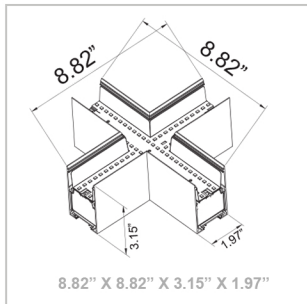

0~10V Dimmable

Finish

Aluminum Housing & Low Profile Modern Design
Matte White Finish

Beam Angles

Color Temperatures

Features

Factory-Installed Options

Catalog No.	Fig.	Catalog No.	Fig.	Length	EM Option	Length	EM Option
SCX2-1FT-10W-MCT4-D	A.	SCX2-4FT-40W-MCT4-D	D.	2FT	OPT-SCX-ULM-2FT-8W-MCT4	2FT	OPT-SCX-ULM-2FT-8W-MCT4
SCX2-2FT-20W-MCT4-D	B.	SCX2-6FT-60W-MCT4-D	E.	2FT	OPT-SCX-ULM-2FT-8W-MCT4	2FT	OPT-SCX-ULM-2FT-8W-MCT4
SCX2-3FT-30W-MCT4-D	C.	SCX2-8FT-80W-MCT4-D	F.	2FT	OPT-SCX-ULM-2FT-8W-MCT4		

SCX2 Fixture Modules

L-Shaped Module

Catalog No.
SCX2-L-MCT4

T-Shaped Module

Catalog No.
SCX2-T-MCT4

X-Shaped Corner

Catalog No.
SCX2-X-30K

Inside Corner Module