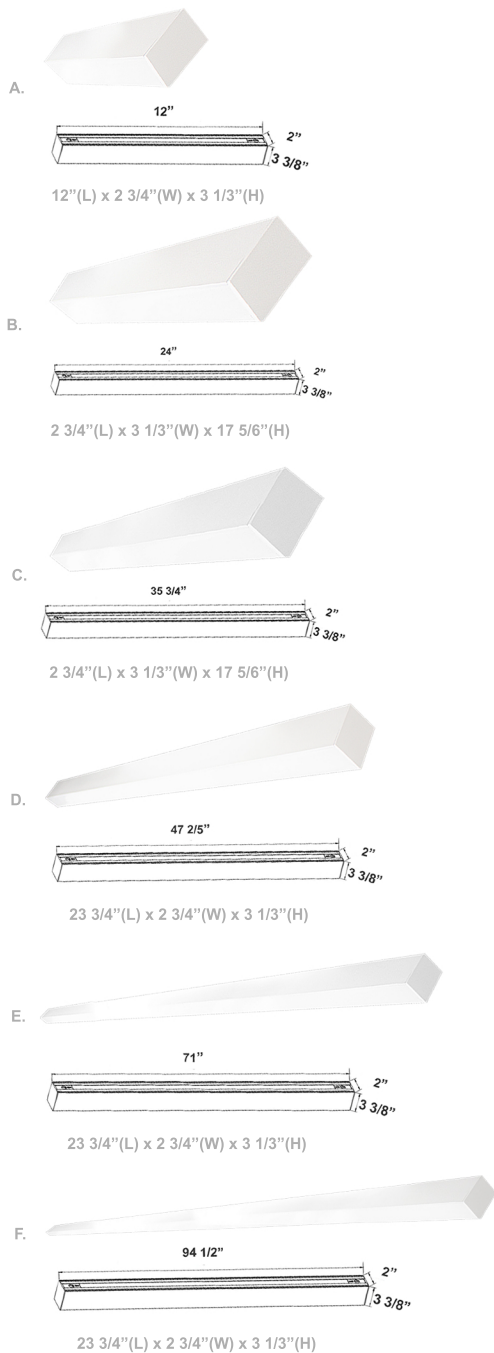

SCX2 2" Architectural Linkable Lights

Wattage

10W / 20W / 25W

Voltage Input

120-277V AC
50/60Hz

Efficacy

110 LPW

Dimming

0~10V Dimmable

Finish

Aluminum Housing & Low Profile Modern Design
Matte White Finish

Beam Angles

Color Temperatures

Features

Factory-Installed Options

Catalog No.	Fig.	Catalog No.	Fig.	Length	EM Option	Length	EM Option
SCX2-1FT-10W-MCT4-D	A.	SCX2-4FT-40W-MCT4-D	D.	2FT	OPT-SCX-ULM-2FT-8W-MCT4	2FT	OPT-SCX-ULM-2FT-8W-MCT4
SCX2-2FT-20W-MCT4-D	B.	SCX2-6FT-60W-MCT4-D	E.	2FT	OPT-SCX-ULM-2FT-8W-MCT4	2FT	OPT-SCX-ULM-2FT-8W-MCT4
SCX2-3FT-30W-MCT4-D	C.	SCX2-8FT-80W-MCT4-D	F.	2FT	OPT-SCX-ULM-2FT-8W-MCT4		

SCX2 Fixture Modules

L-Shaped Module

Catalog No.
SCX2-L-MCT4

T-Shaped Module

Catalog No.
SCX2-T-MCT4

X-Shaped Corner

Catalog No.
SCX2-X-30K

Inside Corner Module