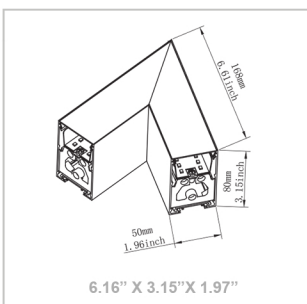

Catalog No.
SCX2-C60-MCT4