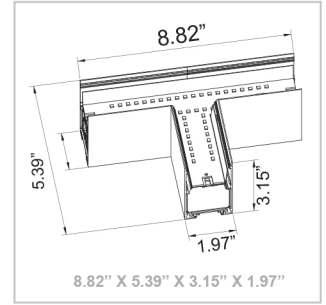

0~10V Dimmable

Finish

Aluminum Housing & Low Profile Modern Design
Matte White Finish

Beam Angles

Color Temperatures

Features

Factory-Installed Options

Catalog No.	Fig.	Catalog No.	Fig.	Length	EM Option	Length	EM Option
SCX2-1FT-10W-MCT4-D	A.	SCX2-4FT-40W-MCT4-D	D.	2FT	OPT-SCX-ULM-2FT-8W-MCT4	2FT	OPT-SCX-ULM-2FT-8W-MCT4
SCX2-2FT-20W-MCT4-D	B.	SCX2-6FT-60W-MCT4-D	E.	2FT	OPT-SCX-ULM-2FT-8W-MCT4	2FT	OPT-SCX-ULM-2FT-8W-MCT4
SCX2-3FT-30W-MCT4-D	C.	SCX2-8FT-80W-MCT4-D	F.	2FT	OPT-SCX-ULM-2FT-8W-MCT4		

SCX2 Fixture Modules

L-Shaped Module

Catalog No.
SCX2-L-MCT4

T-Shaped Module

Catalog No.
SCX2-T-MCT4

X-Shaped Corner

Catalog No.
SCX2-X-30K

Inside Corner Module