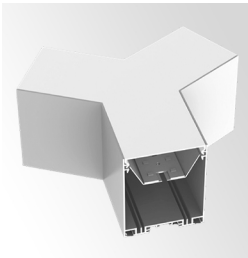

SCX Architectural 2-3/4" Regressed Linkable Lights

Wattage

20W / 30W / 40W / 60W / 80W

Voltage Input

120-277V AC
50/60Hz

Efficacy

100-110 LPW

Dimming

0~10V Dimmable

Finish

Aluminum Housing & Low Profile Modern Design
Matte White Finish

Beam Angles

Color Temperatures

Features

Catalog No.	Fig.	Catalog No.	Fig.
SCX-2FT-20W-MCT4-D-REG	A.	SCX-6FT-60W-MCT4-D-REG	D.
SCX-3FT-30W-MCT4-D-REG	B.	SCX-8FT-80W-MCT4-D-REG	E.
SCX-4FT-40W-MCT4-D-REG	C.		

Modules for SCX Series

L-Shaped Module

Catalog No.
SCX-L-MCT4

T-Shaped Module

Catalog No.
SCX-T-MCT4

X-Shaped Module

Catalog No.
SCX-X-MCT4

Inside Corner Module

Catalog No.
SCX-IC-MCT4

120° Corner Module

Catalog No.
SCX-C120-MCT4

Y-Shaped Corner

Catalog No.
SCX-Y-MCT4

6-Inch Module

Catalog No.
SCX-6IN-MCT4

9-Inch Module