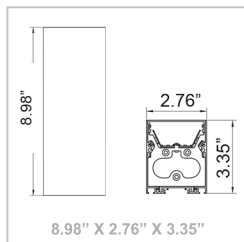

0~10V Dimmable

Finish

Aluminum Housing & Low Profile Modern Design
Matte White Finish

Beam Angles

Color Temperatures

Features

Catalog No.	Fig.	Catalog No.	Fig.
SCX-2FT-20W-MCT4-D-REG	A.	SCX-6FT-60W-MCT4-D-REG	D.
SCX-3FT-30W-MCT4-D-REG	B.	SCX-8FT-80W-MCT4-D-REG	E.
SCX-4FT-40W-MCT4-D-REG	C.		

Modules for SCX Series

L-Shaped Module

Catalog No.
SCX-L-MCT4

T-Shaped Module

Catalog No.
SCX-T-MCT4

X-Shaped Module

Catalog No.
SCX-X-MCT4

Inside Corner Module

Catalog No.
SCX-IC-MCT4

120° Corner Module

Catalog No.
SCX-C120-MCT4

Y-Shaped Corner

Catalog No.
SCX-Y-MCT4

6-Inch Module

Catalog No.
SCX-6IN-MCT4

9-Inch Module

Catalog No.
SCX-9IN-MCT4

60° Corner Module

Catalog No.
SCX-C60-MCT4

Outside Corner

Catalog No.
SCX-OC-MCT4