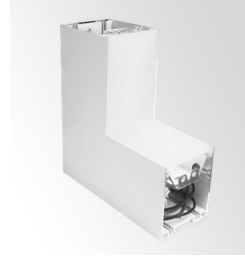

0~10V Dimmable

Finish

Aluminum Housing & Low Profile Modern Design
Matte White Finish

Beam Angles

Color Temperatures

Features

Catalog No.	Fig.	Catalog No.	Fig.
SCX-2FT-20W-MCT4-D-REG	A.	SCX-6FT-60W-MCT4-D-REG	D.
SCX-3FT-30W-MCT4-D-REG	B.	SCX-8FT-80W-MCT4-D-REG	E.
SCX-4FT-40W-MCT4-D-REG	C.		

Modules for SCX Series

L-Shaped Module

Catalog No.
SCX-L-MCT4

T-Shaped Module

Catalog No.
SCX-T-MCT4

X-Shaped Module

Catalog No.
SCX-X-MCT4

Inside Corner Module

Catalog No.
SCX-IC-MCT4

120° Corner Module

Catalog No.
SCX-C120-MCT4

Y-Shaped Corner

Catalog No.
SCX-Y-MCT4

6-Inch Module

Catalog No.
SCX-6IN-MCT4

9-Inch Module