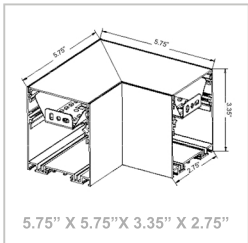

Modules for SCX Series

L-Shaped Module

Catalog No.
SCX-L-MCT4