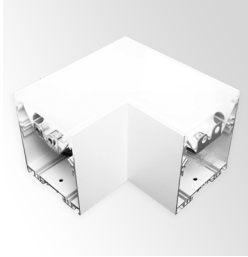

0~10V Dimmable

Finish

Aluminum Housing & Low Profile Modern Design
Matte White Finish

Beam Angles

Color Temperatures

Features

Catalog No.	Fig.	Catalog No.	Fig.
SCX-2FT-20W-MCT4-D-REG	A.	SCX-6FT-60W-MCT4-D-REG	D.
SCX-3FT-30W-MCT4-D-REG	B.	SCX-8FT-80W-MCT4-D-REG	E.
SCX-4FT-40W-MCT4-D-REG	C.		

Modules for SCX Series

L-Shaped Module

Catalog No.
SCX-L-MCT4

T-Shaped Module

Catalog No.
SCX-T-MCT4

X-Shaped Module

Catalog No.
SCX-X-MCT4

Inside Corner Module