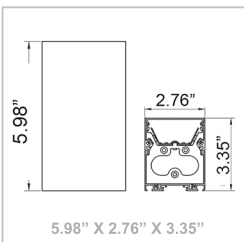

0~10V Dimmable

Finish

Aluminum Housing & Low Profile Modern Design
Matte White Finish

Beam Angles

Color Temperatures

Features

Catalog No.	Fig.	Catalog No.	Fig.
SCX-2FT-20W-MCT4-D-REG	A.	SCX-6FT-60W-MCT4-D-REG	D.
SCX-3FT-30W-MCT4-D-REG	B.	SCX-8FT-80W-MCT4-D-REG	E.
SCX-4FT-40W-MCT4-D-REG	C.		

Modules for SCX Series

L-Shaped Module

Catalog No.
SCX-L-MCT4

T-Shaped Module

Catalog No.
SCX-T-MCT4

X-Shaped Module

Catalog No.
SCX-X-MCT4

Inside Corner Module

Catalog No.
SCX-IC-MCT4

120° Corner Module

Catalog No.
SCX-C120-MCT4

Y-Shaped Corner

Catalog No.
SCX-Y-MCT4

6-Inch Module

Catalog No.
SCX-6IN-MCT4

9-Inch Module

Catalog No.
SCX-9IN-MCT4

60° Corner Module

Catalog No.
SCX-C60-MCT4

Outside Corner

Catalog No.
SCX-OC-MCT4