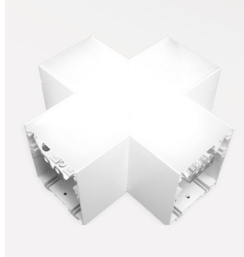

0~10V Dimmable

Finish

Aluminum Housing & Low Profile Modern Design
Matte White Finish

Beam Angles

Color Temperatures

Features

Catalog No.	Fig.	Catalog No.	Fig.
SCX-2FT-20W-MCT4-D-REG	A.	SCX-6FT-60W-MCT4-D-REG	D.
SCX-3FT-30W-MCT4-D-REG	B.	SCX-8FT-80W-MCT4-D-REG	E.
SCX-4FT-40W-MCT4-D-REG	C.		

Modules for SCX Series

L-Shaped Module

Catalog No.
SCX-L-MCT4

T-Shaped Module

Catalog No.
SCX-T-MCT4

X-Shaped Module

Catalog No.
SCX-X-MCT4

Inside Corner Module

Catalog No.
SCX-IC-MCT4

120° Corner Module

Catalog No.
SCX-C120-MCT4

Y-Shaped Corner

Catalog No.
SCX-Y-MCT4

6-Inch Module

Catalog No.
SCX-6IN-MCT4

9-Inch Module