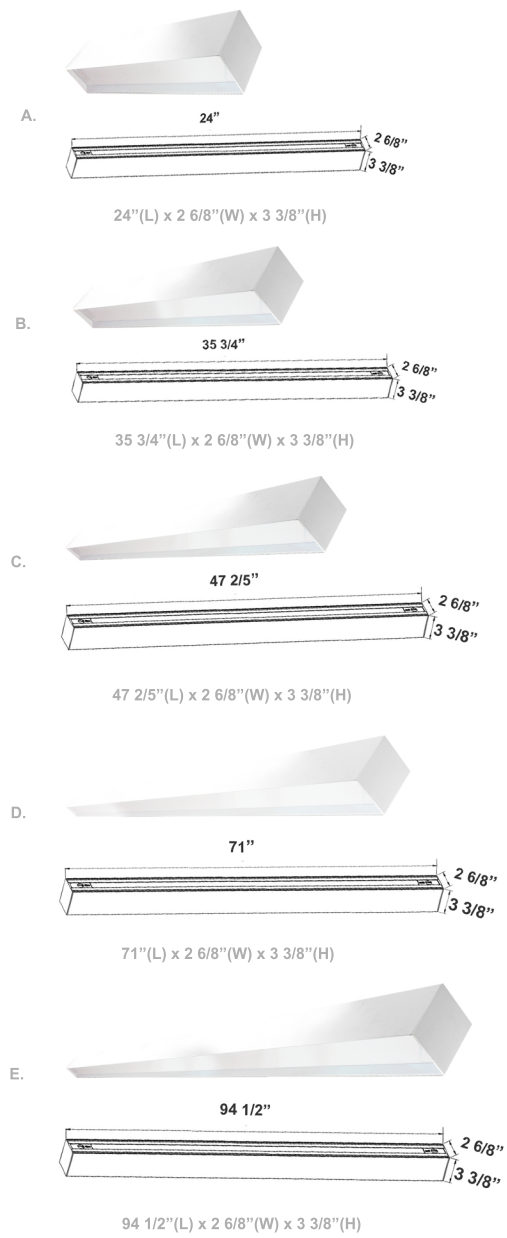

SCX Architectural 2-3/4" Regressed Linkable Lights

Wattage

20W / 30W / 40W / 60W / 80W

Voltage Input

120-277V AC
50/60Hz

Efficacy

100-110 LPW

Dimming

0~10V Dimmable

Finish

Aluminum Housing & Low Profile Modern Design
Matte White Finish

Beam Angles

Color Temperatures

Features

Catalog No.	Fig.	Catalog No.	Fig.
SCX-2FT-20W-MCT4-D-REG	A.	SCX-6FT-60W-MCT4-D-REG	D.
SCX-3FT-30W-MCT4-D-REG	B.	SCX-8FT-80W-MCT4-D-REG	E.
SCX-4FT-40W-MCT4-D-REG	C.		

Modules for SCX Series

L-Shaped Module

Catalog No.
SCX-L-MCT4

T-Shaped Module

Catalog No.
SCX-T-MCT4

X-Shaped Module

Catalog No.
SCX-X-MCT4

Inside Corner Module

Catalog No.
SCX-IC-MCT4

120° Corner Module

Catalog No.
SCX-C120-MCT4

Y-Shaped Corner

Catalog No.
SCX-Y-MCT4

6-Inch Module

Catalog No.
SCX-6IN-MCT4

9-Inch Module