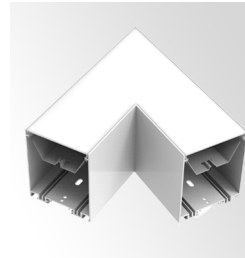

0~10V Dimmable

Finish

Aluminum Housing & Low Profile Modern Design
Matte White Finish

Beam Angles

Color Temperatures

Features

Catalog No.	Fig.	Catalog No.	Fig.
SCX-2FT-20W-MCT4-D-REG	A.	SCX-6FT-60W-MCT4-D-REG	D.
SCX-3FT-30W-MCT4-D-REG	B.	SCX-8FT-80W-MCT4-D-REG	E.
SCX-4FT-40W-MCT4-D-REG	C.		

Modules for SCX Series

L-Shaped Module

Catalog No.
SCX-L-MCT4

T-Shaped Module

Catalog No.
SCX-T-MCT4

X-Shaped Module

Catalog No.
SCX-X-MCT4

Inside Corner Module

Catalog No.
SCX-IC-MCT4

120° Corner Module

Catalog No.
SCX-C120-MCT4

Y-Shaped Corner

Catalog No.
SCX-Y-MCT4

6-Inch Module

Catalog No.
SCX-6IN-MCT4

9-Inch Module

Catalog No.
SCX-9IN-MCT4

60° Corner Module

Catalog No.
SCX-C60-MCT4

Outside Corner

Catalog No.
SCX-OC-MCT4