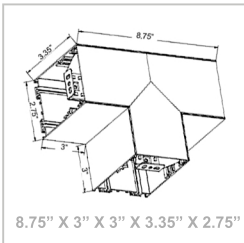

0~10V Dimmable

Finish

Aluminum Housing & Low Profile Modern Design
Matte White Finish

Beam Angles

Color Temperatures

Features

Catalog No.	Fig.	Catalog No.	Fig.
SCX-2FT-20W-MCT4-D-REG	A.	SCX-6FT-60W-MCT4-D-REG	D.
SCX-3FT-30W-MCT4-D-REG	B.	SCX-8FT-80W-MCT4-D-REG	E.
SCX-4FT-40W-MCT4-D-REG	C.		

Modules for SCX Series

L-Shaped Module

Catalog No.
SCX-L-MCT4

T-Shaped Module

Catalog No.
SCX-T-MCT4

X-Shaped Module

Catalog No.
SCX-X-MCT4

Inside Corner Module