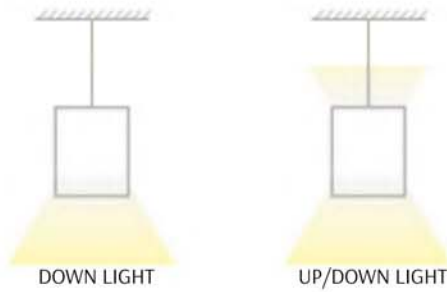

# SCX

B13

- OPTIONS**
- DAYLIGHT HARVESTING
  - MOTION SENSOR
  - BATTERY BACKUP
  - FIXTURE COLOR

**TECHNICAL SPECIFICATIONS:**

- :: Seamless Linkable Linear Lighting System
- :: Opal Polycarbonate Lens
- :: Housing: White, Aluminum
- :: Matte White Finish
- :: Optional Recessed & Wall Mounting Kits available
- :: Voltage: 120-277VAC 50/60Hz
- :: Ambient Temperature: -13°F~104°F
- :: Dimmable: 0~10V dimmable
- :: CRI:>80
- :: Power Factor:>0.95
- :: IP Rating: IP54
- :: Life Span: 50,000 hours, 5-year warranty

## LED SUPERIOR ARCHITECTURAL LIGHTS

CATALOG NO.	LENGTH	WATTS	LUMENS	COLOR TEMP	DIMENSIONS
SCX-2FT-20W-30K-D	2FT	20W	2240LM	3000K	24"(L) x 2-3/4"(W) x 3-3/8"(H)
SCX-2FT-20W-35K-D	2FT	20W	2300LM	3500K	
SCX-2FT-20W-40K-D	2FT	20W	2360LM	4000K	
SCX-2FT-20W-50K-D	2FT	20W	2420LM	5000K	
SCX-3FT-30W-30K-D	3FT	30W	3360LM	3000K	36"(L) x 2-3/4"(W) x 3-3/8"(H)
SCX-3FT-30W-35K-D	3FT	30W	3450LM	3500K	
SCX-3FT-30W-40K-D	3FT	30W	3540LM	4000K	
SCX-3FT-30W-50K-D	3FT	30W	3630LM	5000K	
SCX-4FT-40W-30K-D	4FT	40W	4480LM	3000K	48"(L) x 2-3/4"(W) x 3-3/8"(H)
SCX-4FT-40W-35K-D	4FT	40W	4600LM	3500K	
SCX-4FT-40W-40K-D	4FT	40W	4720LM	4000K	
SCX-4FT-40W-50K-D	4FT	40W	4840LM	5000K	
SCX-6FT-60W-30K-D	6FT	60W	6720LM	3000K	72"(L) x 2-3/4"(W) x 3-3/8"(H)
SCX-6FT-60W-35K-D	6FT	60W	6900LM	3500K	
SCX-6FT-60W-40K-D	6FT	60W	7080LM	4000K	
SCX-6FT-60W-50K-D	6FT	60W	7260LM	5000K	
SCX-8FT-80W-30K-D	8FT	80W	8960LM	3000K	96"(L) x 2-3/4"(W) x 3-3/8"(H)
SCX-8FT-80W-35K-D	8FT	80W	9200LM	3500K	
SCX-8FT-80W-40K-D	8FT	80W	9440LM	4000K	
SCX-8FT-80W-50K-D	8FT	80W	9680LM	5000K	