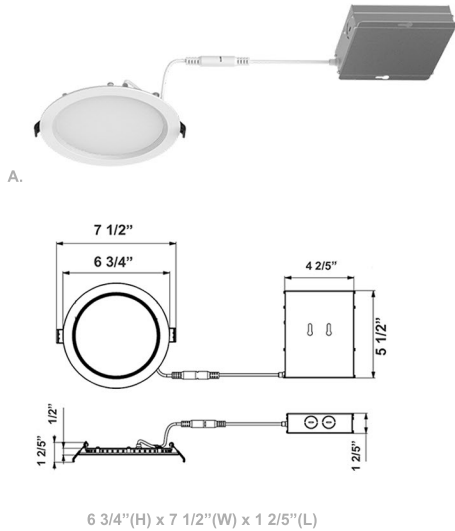

# 6"/8" Slim Regressed Baffle Lights