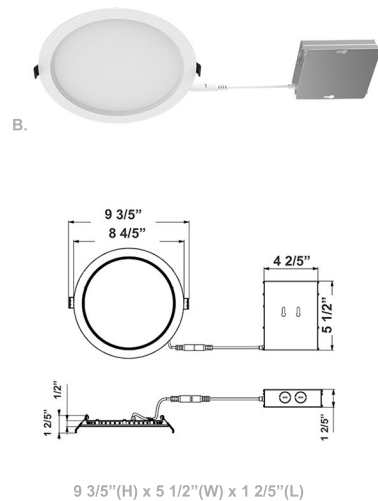

# 6"/8" Slim Regressed Baffle Lights