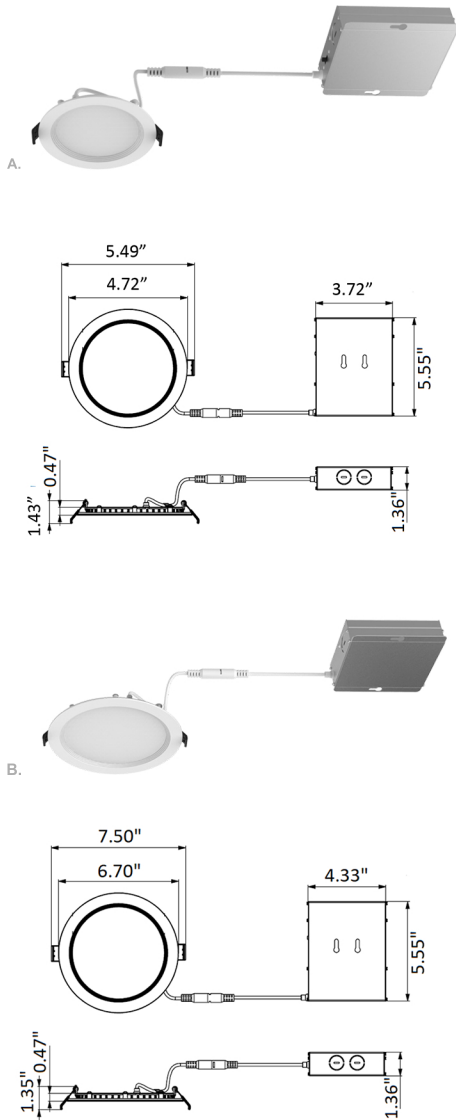

Slim Regressed Baffle Lights

Wattage

9W / 12W

Voltage Input

120V AC

Efficacy

72 LM/W

Dimming

TRIAC Dimmer

Finish

Die-Cast Aluminum
White Finish

Color Temperatures

Features

Extension Cord

RSL-BF-EXT-MCT5
6Ft. / 10Ft. / 20Ft. Extension Cord

Catalog No.	Fig.
RSL4-BF-MCT5	A.
RSL6-BF-MCT5	B.