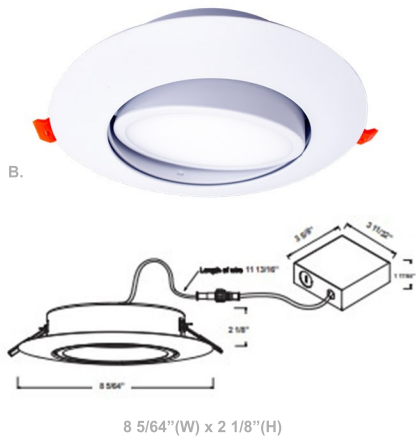

# Adjustable Ultra Slim Recessed Lights