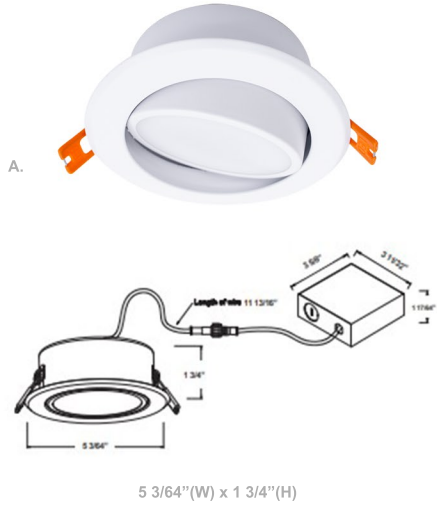

# Adjustable Ultra Slim Recessed Lights