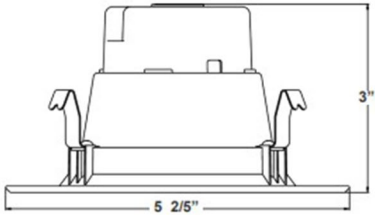

Environmental Recessed Light Trim

5 2/5" x 3"

8 1/2" x 3 1/5"

Wattage

8W / 10W / 13W / 17W

Voltage Input

120V AC

Efficacy