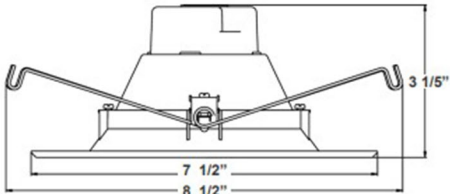

Environmental Recessed Light Trim

5 2/5" x 3"

8 1/2" x 3 1/5"

Wattage

8W / 10W / 13W / 17W

Voltage Input

120V AC

Efficacy