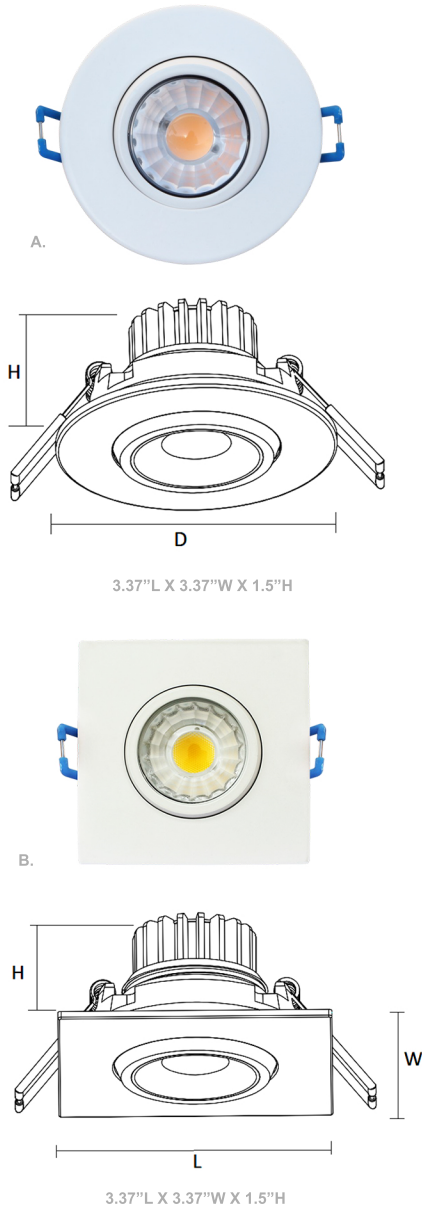

3" Adjustable Eyeball Recessed Lights

Wattage

8W

Voltage Input

120V AC

Efficacy

75 LM/W

Dimming

Dimmable Down to 10% Using Standard TRIAC LED Dimmer

Finish

Smooth & Baffle Trim Insert Included
White Finish

Color Temperatures

Beam Angles

Features

Catalog No.	Fig.	Catalog No.	Fig.
RDL3S-ADJ-27K-WH	A.	SDL3S-ADJ-30K-WH	B.
RDL3S-ADJ-40K-WH	A.	SDL3S-ADJ-40K-WH	B.
SDL3S-ADJ-27K-WH	B.	SDL3S-ADJ-50K-WH	B.