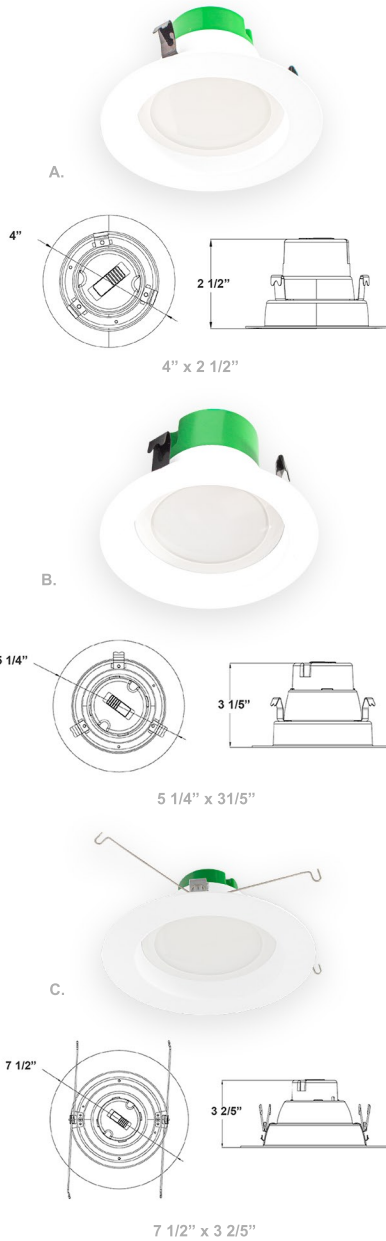

## Signature LED Recessed Trim Lights

**Wattage**

10W / 11W

**Voltage Input**

120V AC

**Efficacy**

80-81 LPW

**Dimming**

TRIAC Dimming

**Finish**Spun Aluminum  
White Finish**Color Temperatures****Features**

Catalog No.	Fig.
RDL3-MCT5-WP	A.
RDL4-MCT5-WP	B.
RDL6-MCT5-WP	C.

**Factory-Installed Options**

Watts	277V Option	Description	Photocell	Description	Paint	Sensor	Description
UP TO 19W	OPT-EM-DL1EXT	EXTERNAL	N/A	N/A	N/A	N/A	N/A