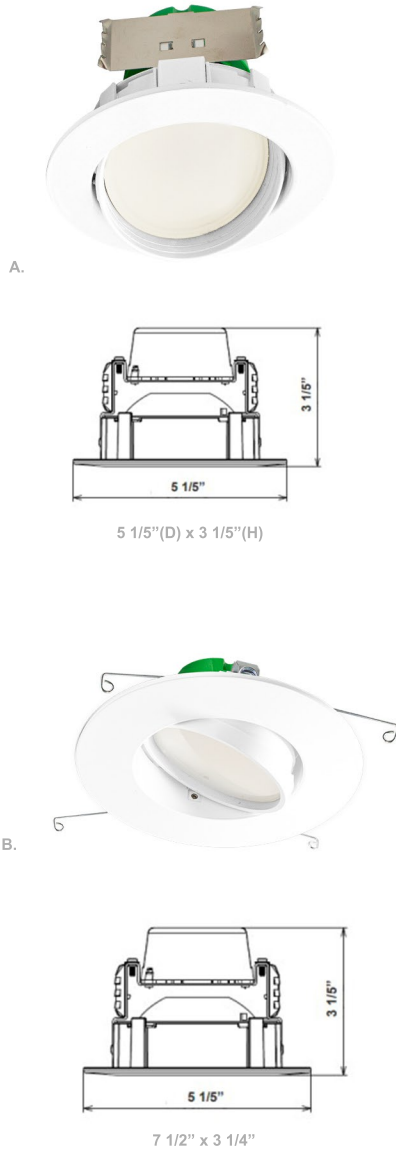

# Adjustable Baffle LED Recessed Trim Lights

### Wattage

8W / 11W

### Voltage Input

120V AC