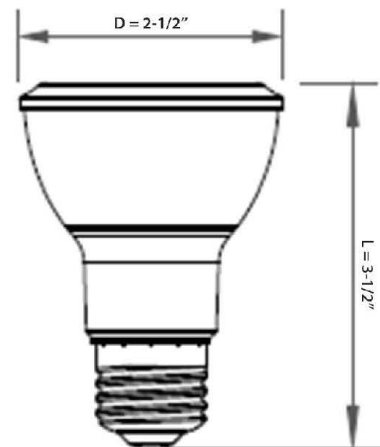

PAR20 WET LOCATION

40° Beam Angle

TECHNICAL SPECIFICATIONS:

- :: Lumens: 550LM & 600LM
- :: Watts: 7W
- :: Voltage: 120V AC/ 60Hz
- :: PF: 90% +
- :: CRI: 90
- :: COB
- :: Aluminum housing
- :: Beam Angle: 40°
- :: Base: E26
- :: Lifespan: 25,000 Hours
- :: Dimmable
- :: Dimension: 2-1/2" diameter, 3-1/2" height
- :: Operating Temp: -4~+113°F
- :: UL listed
- :: Wet Location

FEATURES:

- :: Long life—reduced re-lamping cost
- :: Contains No Mercury
- :: Emits no UV/IR light
- :: 5-year warranty

PAR20 LED LAMPS

CATALOG NO.	WATTS	COLOR TEMP	LUMENS	BEAM
PAR20-7W-30K-D	7W	3000K	550LM	40°
PAR20-7W-50K-D	7W	5000K	600LM	40°