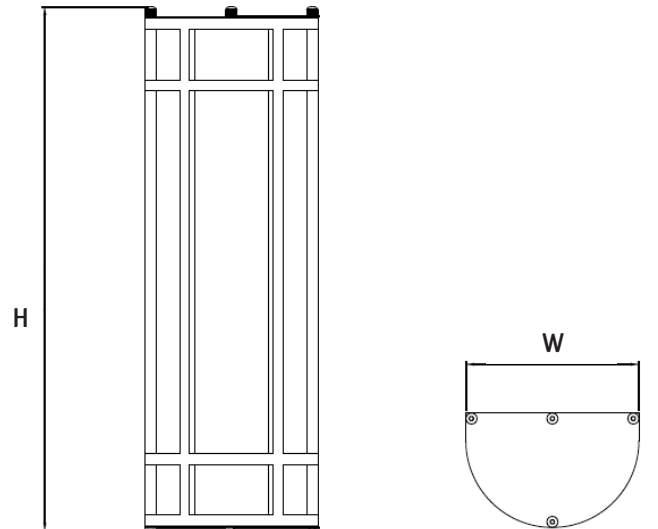

**LDSL**  
**MCT<sub>3</sub>**

DARK BRONZE

SILVER

**TECHNICAL SPECIFICATIONS:**

- :: Multi CCT: Selectable CCTs Switch located on the LED Board
- :: Die-cast Aluminum Housing with Powder Coat Finish
- :: High-Transmission Frosted Plastic Lens with Excellent Distribution and Uniformity
- :: Beam Angle: 120°
- :: 100-277V AC
- :: Color Rendering Index: ≥ 80
- :: Power Factor: 90%
- :: Operating Temp: -4°F to 113°F
- :: 70,000 hour rated life
- :: Suitable for Wet Locations, IP54
- :: 7-year warranty

**APPLICATIONS:**

- :: Ideal for general site lighting, loading docks, doorway, pathway and parking areas.

**18" OUTDOOR SCONCE LIGHT**

CATALOG	WATTS	LPW	COLOR TEMP	HOUSING	DIMENSIONS
LDSL-MCT-D-BZ	20W	75LM/W	3000K/4000K/5000K	DARK BRONZE	18 1/2"(H) x 6"(W) x 4"(D)
LDSL-MCT-D-SIL	20W	75LM/W	3000K/4000K/5000K	SILVER	18 1/2"(H) x 6"(W) x 4"(D)