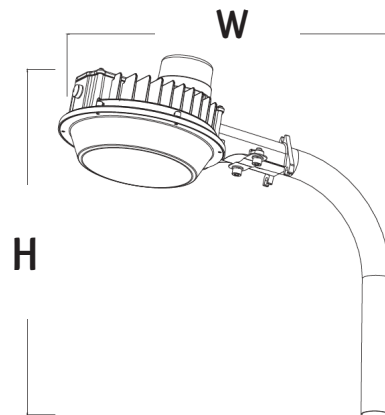

MULTI-POWER & CCT BARN/AREA LIGHT WITH PHOTOCELL

CATALOG NO.	WATTS	LPW	COLOR TEMP	DIMENSIONS
LRX-36-60W-MCTP-P	36W/42W/60W	130LM/W	3000K/4000K/5000K	20"(H) x 14 2/3"(W)
LRX-72-120W-MCTP-TL	72W/96W/120W	130LM/W	3000K/4000K/5000K	20 1/2"(H) x 18 2/5"(W)