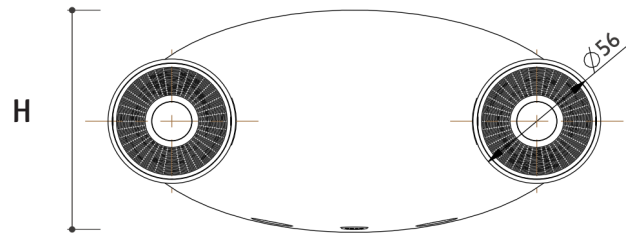

EL-M2

EL-M2

TECHNICAL SPECIFICATIONS:

- :: Housing: White Finish
- :: Injection-Molded Thermoplastic ABS Housing, UL 94V-0 Flame Rating
- :: 2pcs 1W Ultra Bright LED Lamp Heads for Emergency Mode
- :: Voltage: 120V-277V AC Dual Voltage Operation
- :: Maximum 24 hours for Full Recharge Time
- :: Test Switch and Charge Indicator
- :: Operating temperature: 32°F to 104°F
- :: Rated life: 90-minute rated
- :: 3-year warranty

LED 2-HEAD EMERGENCY LIGHT

CATALOG NO.	WATTS	HOUSE	LM/W	VOLTAGE	DIMENSIONS
EL-M2	1W(2)	White	100	120/277	4"(H) x 8 1/2"(W) x 1 3/4"(D)

H2