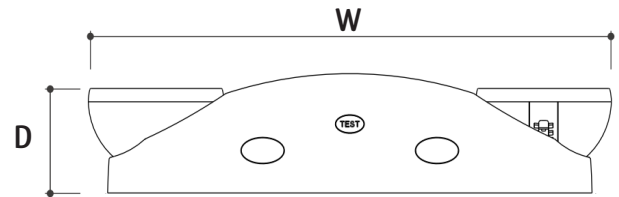

EL-M2

EL-M2

TECHNICAL SPECIFICATIONS:

- :: Housing: White Finish
- :: Injection-Molded Thermoplastic ABS Housing, UL 94V-0 Flame Rating
- :: 2pcs 1W Ultra Bright LED Lamp Heads for Emergency Mode
- :: Voltage: 120V-277V AC Dual Voltage Operation
- :: Maximum 24 hours for Full Recharge Time
- :: Test Switch and Charge Indicator
- :: Operating temperature: 32°F to 104°F
- :: Rated life: 90-minute rated
- :: 3-year warranty

LED 2-HEAD EMERGENCY LIGHT

CATALOG NO.	WATTS	HOUSE	LM/W	VOLTAGE	DIMENSIONS
EL-M2	1W(2)	White	100	120/277	4"(H) x 8 1/2"(W) x 1 3/4"(D)

H2