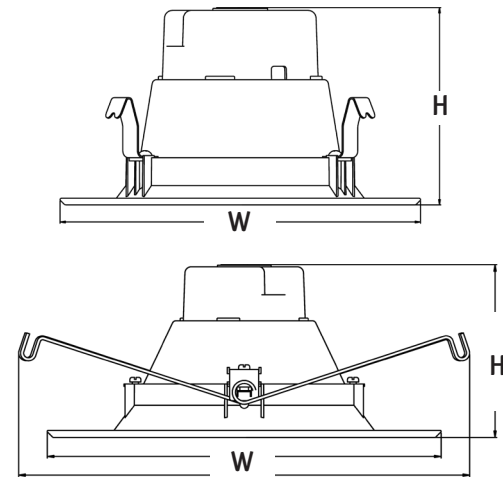

4"

6"

**TECHNICAL SPECIFICATIONS:**

- :: Multi CCT and Power (Selectable Switch on the Back of the driver)
- :: Construction: Composite Polycarbonate, White Finish
- :: Optics: White translucent acrylic lens
- :: Dimming: TRIAC Dimming (Using Standard TRIAC LED Dimmers)
- :: CRI: 90+
- :: Power Factor: 90%
- :: Operating temperature: 104°F
- :: Rated life: 50,000 hrs
- :: Suitable for wet locations
- :: 5-year warranty

E4

**LED RETROFIT (SMOOTH RECESSED TRIM) – ROUND**

CATALOG NO.	WATTS	COLOR TEMP	LPW	DIAMETER
RDPS4-MCT5	10W	2700K/3000K/3500K/4000K/5000K	80LM/W	5 2/5" (W) x 3" (H)
RDPS6-MCT5	13W	2700K/3000K/3500K/4000K/5000K	80LM/W	8 1/2" (W) x 3 1/5" (H)
RDPS4-MCTP	8W/10W/13W	2700K/3000K/3500K/4000K/5000K	80LM/W	5 2/5" (W) x 3" (H)
RDPS6-MCTP	10W/13W/17W	2700K/3000K/3500K/4000K/5000K	80LM/W	8 1/2" (W) x 3 1/5" (H)