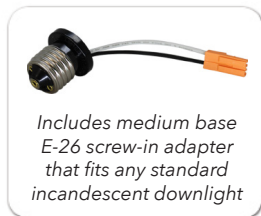

4"

6"

**TECHNICAL SPECIFICATIONS:**

- :: Multi CCT and Power (Selectable Switch on the Back of the driver)
- :: Construction: Composite Polycarbonate, White Finish
- :: Optics: White translucent acrylic lens
- :: Dimming: TRIAC Dimming (Using Standard TRIAC LED Dimmers)
- :: CRI: 90+
- :: Power Factor: 90%
- :: Operating temperature: 104°F
- :: Rated life: 50,000 hrs
- :: Suitable for wet locations
- :: 5-year warranty

E4

**LED RETROFIT (SMOOTH RECESSED TRIM) – ROUND**

CATALOG NO.	WATTS	COLOR TEMP	LPW	DIAMETER
RDPS4-MCT5	10W	2700K/3000K/3500K/4000K/5000K	80LM/W	5 2/5" (W) x 3" (H)
RDPS6-MCT5	13W	2700K/3000K/3500K/4000K/5000K	80LM/W	8 1/2" (W) x 3 1/5" (H)
RDPS4-MCTP	8W/10W/13W	2700K/3000K/3500K/4000K/5000K	80LM/W	5 2/5" (W) x 3" (H)
RDPS6-MCTP	10W/13W/17W	2700K/3000K/3500K/4000K/5000K	80LM/W	8 1/2" (W) x 3 1/5" (H)