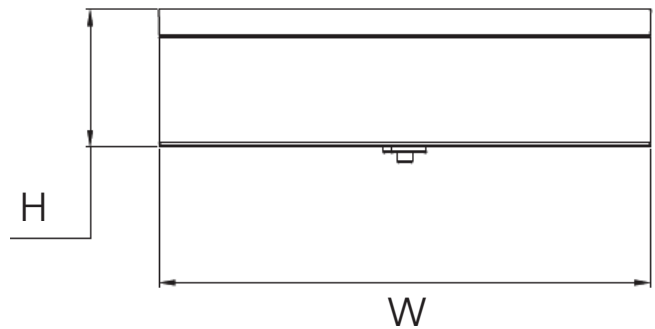

Brushed Nickel Finish

E23

LED FLUSH MOUNT FIXTURES

CATALOG NO.		WATTS	COLOR TEMP	LPW	SIZE
BRONZE	BRUSHED NICKEL				
LCFF-15-MCT5-BR	LCFF-15-MCT5-BN	23W	2700K/3000K/3500K/4000K/5000K	60LM/W	15" x 5"
LCFF-18-MCT5-BR	LCFF-18-MCT5-BN	30W	2700K/3000K/3500K/4000K/5000K	51LM/W	18" x 5"
LCFF-22-MCT5-BR	LCFF-22-MCT5-BN	35W	2700K/3000K/3500K/4000K/5000K	46LM/W	22" x 5"