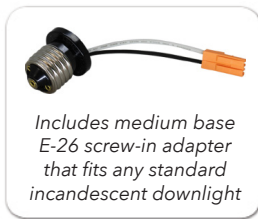

RDPF MCT5

4"

6"

TECHNICAL SPECIFICATIONS:

- :: Multi CCT (Selectable Switch on the Back of the driver)
- :: Construction: Composite Polycarbonate, White Finish
- :: Optics: White translucent acrylic lens
- :: Dimming: TRIAC Dimming (Using Standard TRIAC LED Dimmers)
- :: CRI: 90+
- :: Power Factor: 90%
- :: Operating temperature: 104°F
- :: Rated life: 50,000 hrs
- :: Suitable for wet locations
- :: 5-year warranty

LED RETROFIT (BAFFLE RECESSED TRIM) – ROUND

CATALOG	WATTS	COLOR TEMP	LPW	DIAMETER
RDPF4-MCT5	10W	2700K/ 3000K/ 3500K/ 4000K/5000K	80LM	5 2/5" (W) x 3" (H)
RDPF6-MCT5	13W	2700K/ 3000K/ 3500K/ 4000K/5000K	80LM	8 1/2" (W) x 3 1/5" (H)