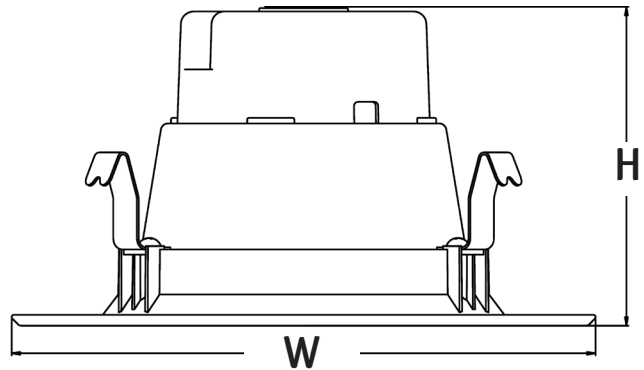

RDPF MCT5

4"

6"

TECHNICAL SPECIFICATIONS:

- :: Multi CCT (Selectable Switch on the Back of the driver)
- :: Construction: Composite Polycarbonate, White Finish
- :: Optics: White translucent acrylic lens
- :: Dimming: TRIAC Dimming (Using Standard TRIAC LED Dimmers)
- :: CRI: 90+
- :: Power Factor: 90%
- :: Operating temperature: 104°F
- :: Rated life: 50,000 hrs
- :: Suitable for wet locations
- :: 5-year warranty

LED RETROFIT (BAFFLE RECESSED TRIM) – ROUND

CATALOG	WATTS	COLOR TEMP	LPW	DIAMETER
RDPF4-MCT5	10W	2700K/ 3000K/ 3500K/ 4000K/5000K	80LM	5 2/5" (W) x 3" (H)
RDPF6-MCT5	13W	2700K/ 3000K/ 3500K/ 4000K/5000K	80LM	8 1/2" (W) x 3 1/5" (H)