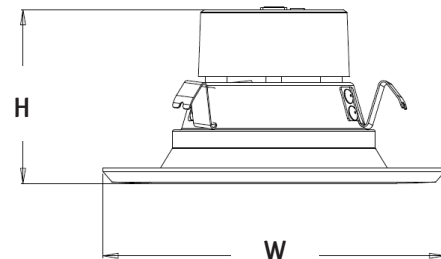

E1

LED DOWN LIGHTS (SMOOTH TRIM) – 4" & 6" ROUND

CATALOG NO.	WATTS	LPW	COLOR TEMP	DIMENSION
RDL4-ST-MCT5	10W	65M/W	2700K/3000K/3500K/4000K/5000K	5 1/4"(W) x 2 3/4"(H)
RDL4-ST-MCT5-ORB*	10W	65M/W	2700K/3000K/3500K/4000K/5000K	5 1/4"(W) x 2 3/4"(H)
RDL4-ST-MCT5-BK**	10W	65M/W	2700K/3000K/3500K/4000K/5000K	5 1/4"(W) x 2 3/4"(H)
RDL6-ST-MCT5	15W	76LM/W	2700K/3000K/3500K/4000K/5000K	7 1/3"(W) x 3"(H)
RDL6-ST-MCT5-ORB*	15W	76LM/W	2700K/3000K/3500K/4000K/5000K	7 1/3"(W) x 3"(H)
RDL6-ST-MCT5-BK**	15W	76LM/W	2700K/3000K/3500K/4000K/5000K	7 1/3"(W) x 3"(H)

* Oil-Rubbed Bronze ** Black