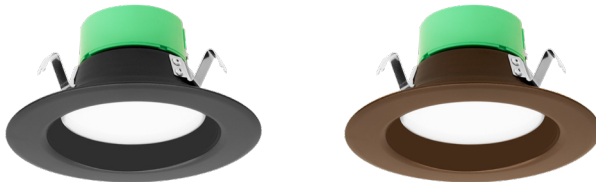

## MCT5

4"

6"

AVAILABLE IN BLACK AND OIL RUBBED BRONZE

ACCESSORIES INCLUDED

Includes medium base E-26 screw-in adapter that fits any standard incandescent downlight

### TECHNICAL SPECIFICATIONS:

- :: Multi CCT (Selectable Switch on the Back of the driver)
- :: Spun Aluminum with White Powder Coat Finish
- :: Smooth Recessed Trim
- :: Optics: White Translucent Acrylic Lens
- :: Voltage: 120V AC
- :: Dimmable down to 10% using a standard TRIAC LED dimmer (refer to website for more information)
- :: CRI: 90+
- :: Power Factor: 90%
- :: Operating temperature: 104°F
- :: Rated life: 50,000 hrs
- :: Suitable for Damp locations
- :: 5-year warranty

### APPLICATIONS:

:: LED retrofit trim have been designed to be a flexible lighting solution for retrofit and new construction applications, Ideal for closets, storage areas, attics, corridors, or general lighting solutions for residential and commercial applications

\* Oil-Rubbed Bronze \*\* Black