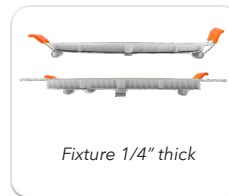

RSL & SSL

MCT5

ROUND

SQUARE

TECHNICAL SPECIFICATIONS:

- :: Multi CCT (The switch is inside the Junction Box)
- :: Dimmable
- :: Die-cast aluminum with white powder coat finish
- :: Pot light housing is not required even for insulated ceilings
- :: Optics: White translucent acrylic lens
- :: Lens: 0.125" white translucent acrylic
- :: Type IC rated - Approved for direct contact with insulation
- :: CRI: >80
- :: Beam Spread: 100-110°
- :: Working voltage: 120V AC
- :: Power factor: 90% +
- :: Maximum Ambient Temperature: -4°F~104°F
- :: Rated Life: 50,000 hrs
- :: Air-tight and damp location approved
- :: 5-year warranty