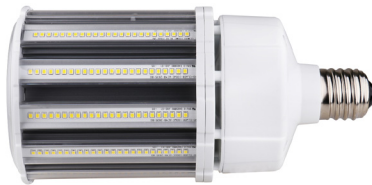

CL | A/C
(BALLAST
OVERRIDE)

CL-EHL-12W-E26
CL-EHL-18W-E26
CL-EHL-27W-E26

CL-EHL-36W-E26
CL-EHL-45W-E39
CL-EHL-54W-E39

CL-EHL-75W-E39

CL-EHL-100W-E39
CL-EHL-120W-E39

TECHNICAL SPECIFICATIONS:

- :: Lamp base: E26 Medium Base & E39 Mogul Base
- :: Housing: PC + Aluminum
- :: Beam angle: 182°
- :: Input voltage: 100-277V AC
- :: CRI: >80
- :: Operating Temp: -4°F~113°F
- :: Life rating hours: 50000 hrs
- :: Suitable for damp location, IP64
- :: 5-year warranty