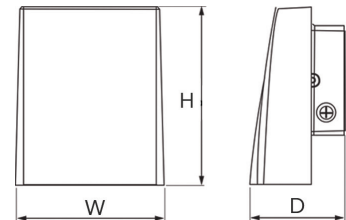

POWER & CCT-ADJUSTABLE WALL PACK

CATALOG NO.	WATTS	LPW	COLOR TEMP	DIMENSIONS
LWAX-SM-12W-30K	12W	130LM/W	3000K	5" (W) x 6" (H) x 4" (D)
LWAX-SM-12W-40K	12W	130LM/W	4000K	5" (W) x 6" (H) x 4" (D)
LWAX-SM-12W-50K	12W	130LM/W	5000K	5" (W) x 6" (H) x 4" (D)
LWAX-SM-12W-30K-WH	12W	130LM/W	3000K	5" (W) x 6" (H) x 4" (D)
LWAX-SM-12W-50K-WH	12W	130LM/W	5000K	5" (W) x 6" (H) x 4" (D)
LWAX-MD-30W-30K	30W	130LM/W	3000K	7 3/5" (W) x 9" (H) x 4 1/2" (D)
LWAX-MD-30W-40K	30W	130LM/W	4000K	7 3/5" (W) x 9" (H) x 4 1/2" (D)
LWAX-MD-30W-50K	30W	130LM/W	5000K	7 3/5" (W) x 9" (H) x 4 1/2" (D)
LWAX-MD-20-50W-MCTP	20W/ 30W/ 40W/ 50W	130LM/W	3000K/ 4000K/ 5000K/ 5700K	11" (W) x 13" (H) x 6" (D)
LWAX-LG-50-120W-MCTP	50W/ 80W/ 100W/120W	130LM/W	3000K/ 4000K/ 5000K/ 5700K	11" (W) x 13" (H) x 6" (D)