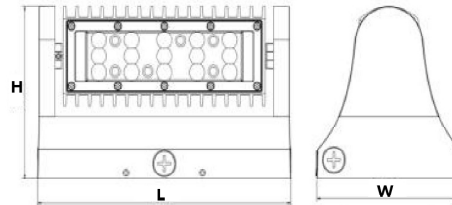

# LW360-G2

MCT<sub>3</sub>

A7

LW360-25W-G2  
LW360-40W-G2  
LW360-25W-MCT-G2  
LW360-25W-MCT-G2-WH

25W & 60W in white  
Quick Ship Available

LW360-60W-G2  
LW360-80W-G2  
LW360-120W-G2  
LW360-60W-MCT-G2  
LW360-60W-MCT-G2-WH

## TECHNICAL SPECIFICATIONS:

- :: 360° Rotatable heads with set screw
- :: Includes mounting hardware
- :: Three 1/2" threaded hubs: 1 top, 1 on each side
- :: Die-cast aluminum housing with powder coat finish (Dark Bronze or White)
- :: TIR optic lens - TYPE II
- :: Beam Angle: 60°
- :: Voltage: 120-277V
- :: CRI: >80
- :: Power Factor: 95%
- :: Operating Temp: -4°F to 104°F
- :: 70,000 hour rated life
- :: Suitable for Wet Locations, IP65
- :: 7-year warranty