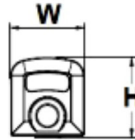

1. **OPTIONS**
2. DAYLIGHT HARVESTING
   - MOTION SENSOR
   - BATTERY BACKUP