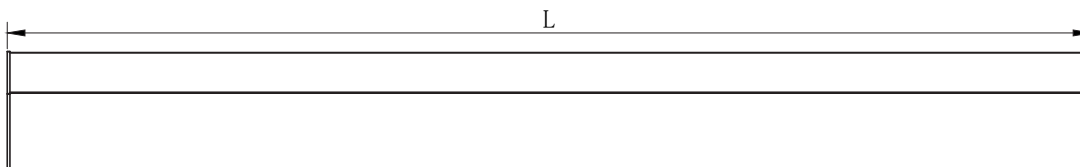

# SCX4

MCT<sup>4</sup>

B13

**TECHNICAL SPECIFICATIONS:**

- :: MCT: Multi Color Temperature (Selectable Switch Inside Fixture)
- :: Seamless Linkable Linear Lighting System
- :: Aluminum Housing With Matte White Finish
- :: Opal Polycarbonate Lens-Direct (UP) Lighting
- :: Beam Angle: 104.8°(H) x 100.5°(V)
- :: Voltage: 120-277V AC 50/60Hz
- :: Dimmable: 0~10V dimmable
- :: CRI:>80
- :: Power Factor:>0.95
- :: Ambient Temperature: -13°F~104°F
- :: Life Span: 50,000 hours
- :: IP Rating: IP54
- :: 5-year warranty

## LED SUPERIOR ARCHITECTURAL LIGHTS (4" WIDE)

CATALOG NO.	WATTS	LPW	COLOR TEMP	DIMENSIONS
SCX4-2FT-20W-MCT4-D	20W	107LM/W	3000K/3500K/4000K/5000K	24"(L) x 4"(W) x 3 3/8"(H)
SCX4-3FT-30W-MCT4-D	30W	113LM/W	3000K/3500K/4000K/5000K	35 3/4"(L) x 4"(W) x 3 3/8"(H)
SCX4-4FT-40W-MCT4-D	40W	115LM/W	3000K/3500K/4000K/5000K	47 2/5"(L) x 4"(W) x 3 3/8"(H)
SCX4-6FT-60W-MCT4-D	60W	120LM/W	3000K/3500K/4000K/5000K	71"(L) x 4"(W) x 3 3/8"(H)
SCX4-8FT-80W-MCT4-D	80W	124LM/W	3000K/3500K/4000K/5000K	94 1/2"(L) x 4"(W) x 3 3/8"(H)

Recessed Mounted  
(Flanged)

Surface Mounted

Wall Mounted

Suspended

T-Bar Installation

Flangless Recessed Mounted  
(Mud-In)

Color of Your Choice

L Module