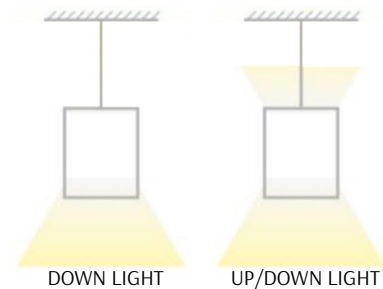

# SCX4

MCT<sup>4</sup>

B13

**TECHNICAL SPECIFICATIONS:**

- :: MCT: Multi Color Temperature (Selectable Switch Inside Fixture)
- :: Seamless Linkable Linear Lighting System
- :: Aluminum Housing With Matte White Finish
- :: Opal Polycarbonate Lens-Direct (UP) Lighting
- :: Beam Angle: 104.8°(H) x 100.5°(V)
- :: Voltage: 120-277V AC 50/60Hz
- :: Dimmable: 0~10V dimmable
- :: CRI:>80
- :: Power Factor:>0.95
- :: Ambient Temperature: -13°F~104°F
- :: Life Span: 50,000 hours
- :: IP Rating: IP54
- :: 5-year warranty

## LED SUPERIOR ARCHITECTURAL LIGHTS (4" WIDE)

CATALOG NO.	WATTS	LPW	COLOR TEMP	DIMENSIONS
SCX4-2FT-20W-MCT4-D	20W	107LM/W	3000K/3500K/4000K/5000K	24"(L) x 4"(W) x 3 3/8"(H)
SCX4-3FT-30W-MCT4-D	30W	113LM/W	3000K/3500K/4000K/5000K	35 3/4"(L) x 4"(W) x 3 3/8"(H)
SCX4-4FT-40W-MCT4-D	40W	115LM/W	3000K/3500K/4000K/5000K	47 2/5"(L) x 4"(W) x 3 3/8"(H)
SCX4-6FT-60W-MCT4-D	60W	120LM/W	3000K/3500K/4000K/5000K	71"(L) x 4"(W) x 3 3/8"(H)
SCX4-8FT-80W-MCT4-D	80W	124LM/W	3000K/3500K/4000K/5000K	94 1/2"(L) x 4"(W) x 3 3/8"(H)

Recessed Mounted  
(Flanged)

Surface Mounted

Wall Mounted

Suspended

T-Bar Installation

Flangless Recessed Mounted  
(Mud-In)

Color of Your Choice

L Module

- SCL-RS-12 12"
- SCL-RS-18 18"
- SCL-RS-24 24"
- SCL-RS-36 36"
- SCL-RS-48 48"

Up Light Option

- 3000K
- 3500K
- 4000K
- 5000K
- Blue
- Green