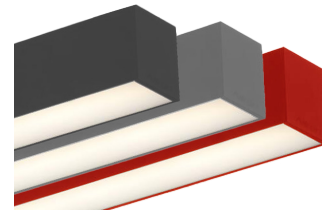

# SCX4

MCT<sup>4</sup>

B13

**TECHNICAL SPECIFICATIONS:**

- :: MCT: Multi Color Temperature (Selectable Switch Inside Fixture)
- :: Seamless Linkable Linear Lighting System
- :: Aluminum Housing With Matte White Finish
- :: Opal Polycarbonate Lens-Direct (UP) Lighting
- :: Beam Angle: 104.8°(H) x 100.5°(V)
- :: Voltage: 120-277V AC 50/60Hz
- :: Dimmable: 0~10V dimmable
- :: CRI:>80
- :: Power Factor:>0.95
- :: Ambient Temperature: -13°F~104°F
- :: Life Span: 50,000 hours
- :: IP Rating: IP54
- :: 5-year warranty

## LED SUPERIOR ARCHITECTURAL LIGHTS (4" WIDE)

CATALOG NO.	WATTS	LPW	COLOR TEMP	DIMENSIONS
SCX4-2FT-20W-MCT4-D	20W	107LM/W	3000K/3500K/4000K/5000K	24"(L) x 4"(W) x 3 3/8"(H)
SCX4-3FT-30W-MCT4-D	30W	113LM/W	3000K/3500K/4000K/5000K	35 3/4"(L) x 4"(W) x 3 3/8"(H)
SCX4-4FT-40W-MCT4-D	40W	115LM/W	3000K/3500K/4000K/5000K	47 2/5"(L) x 4"(W) x 3 3/8"(H)
SCX4-6FT-60W-MCT4-D	60W	120LM/W	3000K/3500K/4000K/5000K	71"(L) x 4"(W) x 3 3/8"(H)
SCX4-8FT-80W-MCT4-D	80W	124LM/W	3000K/3500K/4000K/5000K	94 1/2"(L) x 4"(W) x 3 3/8"(H)

Recessed Mounted  
(Flanged)

Surface Mounted

Wall Mounted

Suspended

T-Bar Installation

Flangless Recessed Mounted  
(Mud-In)

Color of Your Choice

L Module

SCX4-L-MCT4

T Module

SCX4-T-MCT4

X Module

SCX4-X-MCT4

Inside Corner Module

SCX4-IC-MCT4

Suspension Rod Kit