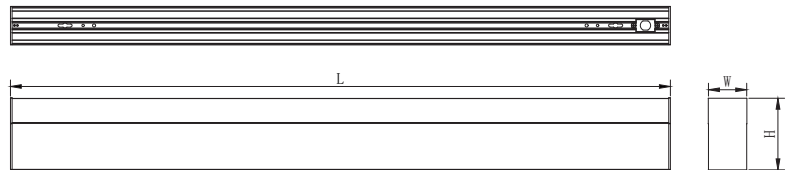

SCX-LUV

MCT4

TECHNICAL SPECIFICATIONS:

- :: MCT: Multi Color Temperature (Selectable Switch Inside Fixture)
- :: Seamless Linkable Linear Lighting System
- :: Aluminum Housing With Matte White Finish
- :: Louver Reflector
- :: Beam Angle: 104.8°(H) x 100.5°(V)
- :: Voltage: 120-277V AC 50/60Hz
- :: Dimmable: 0~10V dimmable
- :: CRI:>80
- :: Power Factor:>0.95
- :: Ambient Temperature: -13°F~104°F
- :: Life Span: 50,000 hours
- :: IP Rating: IP54
- :: 5-year warranty

B14

Optional Accessories (See Page B37)

6 Ft. Cord
SJTW 18 AWG 5-Conductor
(Not Included)

Adj. 6FT 1/16in Single Suspension
Canopy Set With Keyhole End
Connector, Power Side With SJTW18/5
White Core

- OPTIONS**
- DAYLIGHT HARVESTING
 - MOTION SENSOR
 - BATTERY BACKUP
 - FIXTURE COLOR

Wall Mounted

Color of Your Choice

LED SUPERIOR ARCHITECTURAL LIGHTS W/ LOUVER REFLECTOR

CATALOG NO.	WATTS	LPW	COLOR TEMP	DIMENSIONS
SCX-2FT-20W-MCT4-D-LUV	20W	120LM/W	3000K/3500K/4000K/5000K	24"(L) x 2 6/8"(W) x 3 3/8"(H)
SCX-3FT-30W-MCT4-D-LUV	30W	118LM/W	3000K/3500K/4000K/5000K	35 3/4"(L) x 2 6/8"(W) x 3 3/8"(H)
SCX-4FT-40W-MCT4-D-LUV	40W	118LM/W	3000K/3500K/4000K/5000K	47 2/5"(L) x 2 6/8"(W) x 3 3/8"(H)
SCX-6FT-60W-MCT4-D-LUV	60W	118LM/W	3000K/3500K/4000K/5000K	71"(L) x 2 6/8"(W) x 3 3/8"(H)
SCX-8FT-80W-MCT4-D-LUV	80W	118LM/W	3000K/3500K/4000K/5000K	94 1/2"(L) x 2 6/8"(W) x 3 3/8"(H)