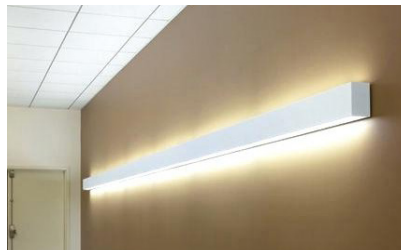

1. **OPTIONS**
2. DAYLIGHT HARVESTING
   - MOTION SENSOR
   - BATTERY BACKUP
   - FIXTURE COLOR

Wall Mounted