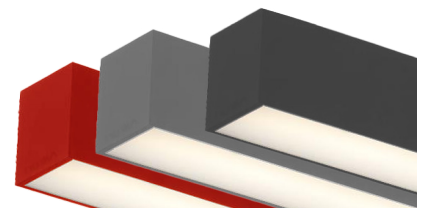

Color of Your Choice

LED SUPERIOR ARCHITECTURAL INDIRECT LIGHTS

CATALOG NO.	WATTS	LPW	COLOR TEMP	DIMENSIONS
SCX-2FT-20W-MCT4-D-IND	20W	120LM/W	3000K/3500K/4000K/5000K	24"(L) x 2 6/8"(W) x 3 3/8"(H)
SCX-3FT-30W-MCT4-D-IND	30W	118LM/W	3000K/3500K/4000K/5000K	35 3/4"(L) x 2 6/8"(W) x 3 3/8"(H)
SCX-4FT-40W-MCT4-D-IND	40W	118LM/W	3000K/3500K/4000K/5000K	47 2/5"(L) x 2 6/8"(W) x 3 3/8"(H)
SCX-6FT-60W-MCT4-D-IND	60W	118LM/W	3000K/3500K/4000K/5000K	71"(L) x 2 6/8"(W) x 3 3/8"(H)
SCX-8FT-80W-MCT4-D-IND	80W	118LM/W	3000K/3500K/4000K/5000K	94 1/2"(L) x 2 6/8"(W) x 3 3/8"(H)