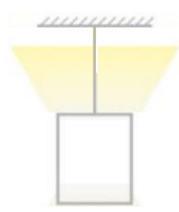

1. **OPTIONS**
2. DAYLIGHT HARVESTING
   - MOTION SENSOR
   - BATTERY BACKUP
   - FIXTURE COLOR

UP LIGHT