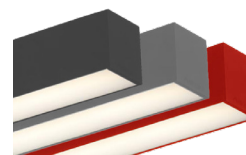

**OPTIONS**

- DAYLIGHT HARVESTING
- MOTION SENSOR
- BATTERY BACKUP
- FIXTURE COLOR

Recessed Mounted  
(Flanged)

Surface Mounted

Wall Mounted

Suspended

T-Bar Installation

Flangless Recessed Mounted  
(Mud-In)