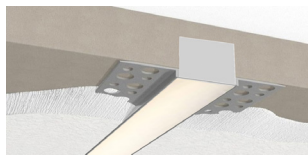

**OPTIONS**

- DAYLIGHT HARVESTING
- MOTION SENSOR
- BATTERY BACKUP
- FIXTURE COLOR

Recessed Mounted  
(Flanged)

Surface Mounted

Wall Mounted

Suspended

T-Bar Installation

Flangless Recessed Mounted  
(Mud-In)