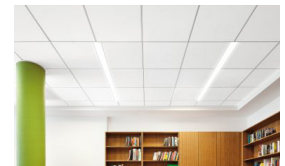

**OPTIONS**

- DAYLIGHT HARVESTING
- MOTION SENSOR
- BATTERY BACKUP
- FIXTURE COLOR

Recessed Mounted  
(Flanged)

Surface Mounted

Wall Mounted

Suspended

T-Bar Installation

Flangless Recessed Mounted  
(Mud-In)