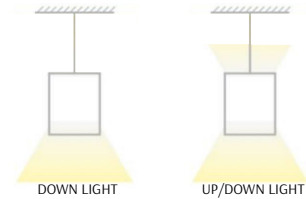

## TECHNICAL SPECIFICATIONS:

- :: MCT: Multi Color Temperature (Selectable Switch Inside Fixture)
- :: Aluminum Housing With Matte White Finish
- :: Drop Lens
- :: Beam Angle: 104.8°(H) x 100.5°(V)
- :: Voltage: 120-277V AC 50/60Hz
- :: Dimmable: 0~10V dimmable
- :: CRI:>80
- :: Power Factor:>0.95
- :: Ambient Temperature: -13°F~104°F
- :: Life Span: 50,000 hours
- :: IP Rating: IP54
- :: 5-year warranty

### Optional Accessories (See Page B37)

6 Ft. Cord  
SJTW 18 AWG 5-Conductor  
(Not Included)

Adj. 6FT 1/16in Single Suspension  
Canopy Set With Keyhole End  
Connector, Power Side With SJTW18/5  
White Core

**OPTIONS**

- DAYLIGHT HARVESTING
- MOTION SENSOR
- BATTERY BACKUP
- FIXTURE COLOR

Recessed Mounted  
(Flanged)

Surface Mounted

Wall Mounted

Suspended

T-Bar Installation

Flangless Recessed Mounted  
(Mud-In)