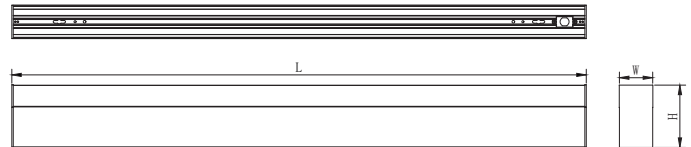

## TECHNICAL SPECIFICATIONS:

- :: MCT: Multi Color Temperature (Selectable Switch Inside Fixture)
- :: Aluminum Housing With Matte White Finish
- :: Drop Lens
- :: Beam Angle: 104.8°(H) x 100.5°(V)
- :: Voltage: 120-277V AC 50/60Hz
- :: Dimmable: 0~10V dimmable
- :: CRI:>80
- :: Power Factor:>0.95
- :: Ambient Temperature: -13°F~104°F
- :: Life Span: 50,000 hours
- :: IP Rating: IP54
- :: 5-year warranty

### Optional Accessories (See Page B37)

6 Ft. Cord  
SJTW 18 AWG 5-Conductor  
(Not Included)

Adj. 6FT 1/16in Single Suspension  
Canopy Set With Keyhole End  
Connector, Power Side With SJTW18/5  
White Core

**OPTIONS**

- DAYLIGHT HARVESTING
- MOTION SENSOR
- BATTERY BACKUP
- FIXTURE COLOR

Recessed Mounted  
(Flanged)

Surface Mounted

Wall Mounted

Suspended

T-Bar Installation

Flangless Recessed Mounted  
(Mud-In)