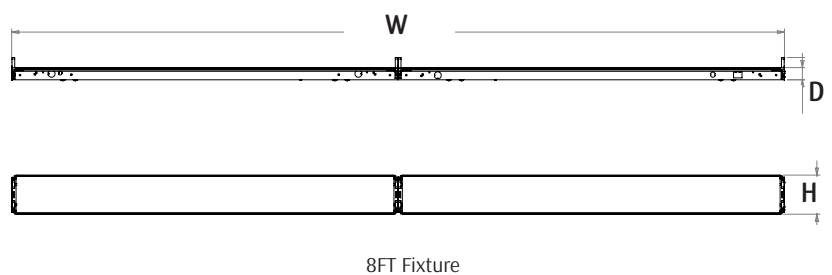

LRSL

TECHNICAL SPECIFICATIONS:

- :: Housing: 22 gauge, Cold rolled steel powder coat white
- :: Direct 120-277V AC for TYPE B (AC) T8 Lamps (not included)
- :: Case Quantity: 6
- :: Lamp Channel: 2 Lamps (not included)
- :: End caps snap in for easy installation and maintenance
- :: Fixtures easily snap together for long continuous rows
- :: IP Rating: IP44, Suitable for damp locations

FEATURES:

- :: The product is a single tube or double tube T8 LED tube, providing high lumen, thin, elegant in appearance, safe and reliable, easy to install and maintenance linear Light.

APPLICATIONS:

- :: Ideal for retail, commercial and industrial applications and Suit for the garage, warehouse, basement and car parks and other places to provide general illumination.

B7

4FT. & 8FT. LED-READY STRIP LIGHTS

CATALOG NO.	LAMP CHANNEL	SIZES	DIMENSIONS
LRSL-4FT-2L-6PK	2-Lamp	4FT	48"(W) x 4.84"(H) x 1.52"(D)
LRSL-8FT-T4L-6PK	4-Lamp	8FT	95.83"(W) x 4.84"(H) x 2.76"(D)