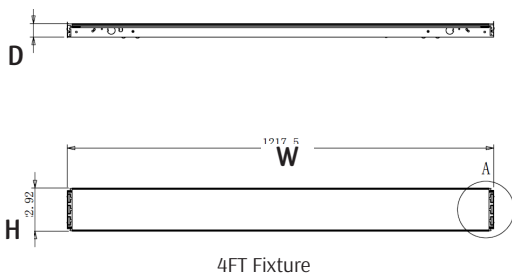

LRSL

TECHNICAL SPECIFICATIONS:

- :: Housing: 22 gauge, Cold rolled steel powder coat white
- :: Direct 120-277V AC for TYPE B (AC) T8 Lamps (not included)
- :: Case Quantity: 6
- :: Lamp Channel: 2 Lamps (not included)
- :: End caps snap in for easy installation and maintenance
- :: Fixtures easily snap together for long continuous rows
- :: IP Rating: IP44, Suitable for damp locations

FEATURES:

- :: The product is a single tube or double tube T8 LED tube, providing high lumen, thin, elegant in appearance, safe and reliable, easy to install and maintenance linear Light.

APPLICATIONS:

- :: Ideal for retail, commercial and industrial applications and Suit for the garage, warehouse, basement and car parks and other places to provide general illumination.

B7

4FT. & 8FT. LED-READY STRIP LIGHTS

CATALOG NO.	LAMP CHANNEL	SIZES	DIMENSIONS
LRSL-4FT-2L-6PK	2-Lamp	4FT	48"(W) x 4.84"(H) x 1.52"(D)
LRSL-8FT-T4L-6PK	4-Lamp	8FT	95.83"(W) x 4.84"(H) x 2.76"(D)