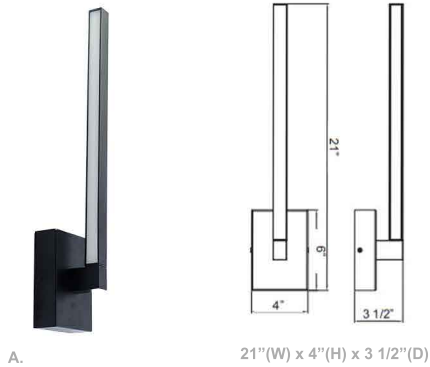

21" Slim Rotatable Vanity Sconces

Wattage

14W

Voltage Input

120V AC
50/60Hz

Efficacy

70 LPW

Dimming

TRIAC Dimming
Dimmable Down to 5%
Compatible with TRIAC and ELV Dimmers

Finish

Corrosion and Heat Resistance Powder Coated
Brushed-Nickel / Black / Brushed Brass Finish

Beam Angles

104.8°(H) x 100.5°(V)

Color Temperatures