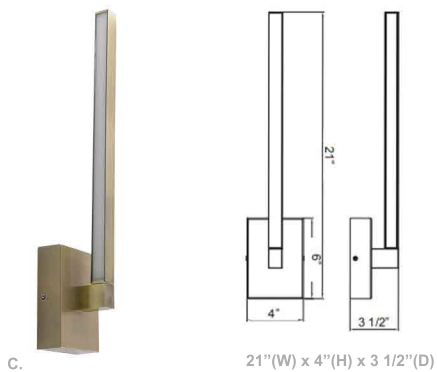

21" Slim Rotatable Vanity Sconces

Wattage

14W

Voltage Input

120V AC
50/60Hz

Efficacy

70 LPW

Dimming

TRIAC Dimming
Dimmable Down to 5%
Compatible with TRIAC and ELV Dimmers

Finish

Corrosion and Heat Resistance Powder Coated
Brushed-Nickel / Black / Brushed Brass Finish

Beam Angles

104.8°(H) x 100.5°(V)

Color Temperatures