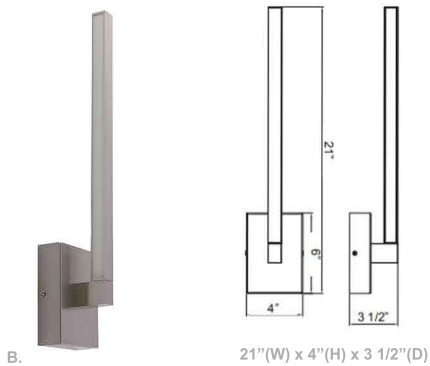

21" Slim Rotatable Vanity Sconces

Wattage

14W

Voltage Input

120V AC
50/60Hz

Efficacy

70 LPW

Dimming

TRIAC Dimming
Dimmable Down to 5%
Compatible with TRIAC and ELV Dimmers

Finish

Corrosion and Heat Resistance Powder Coated
Brushed-Nickel / Black / Brushed Brass Finish

Beam Angles

104.8°(H) x 100.5°(V)

Color Temperatures