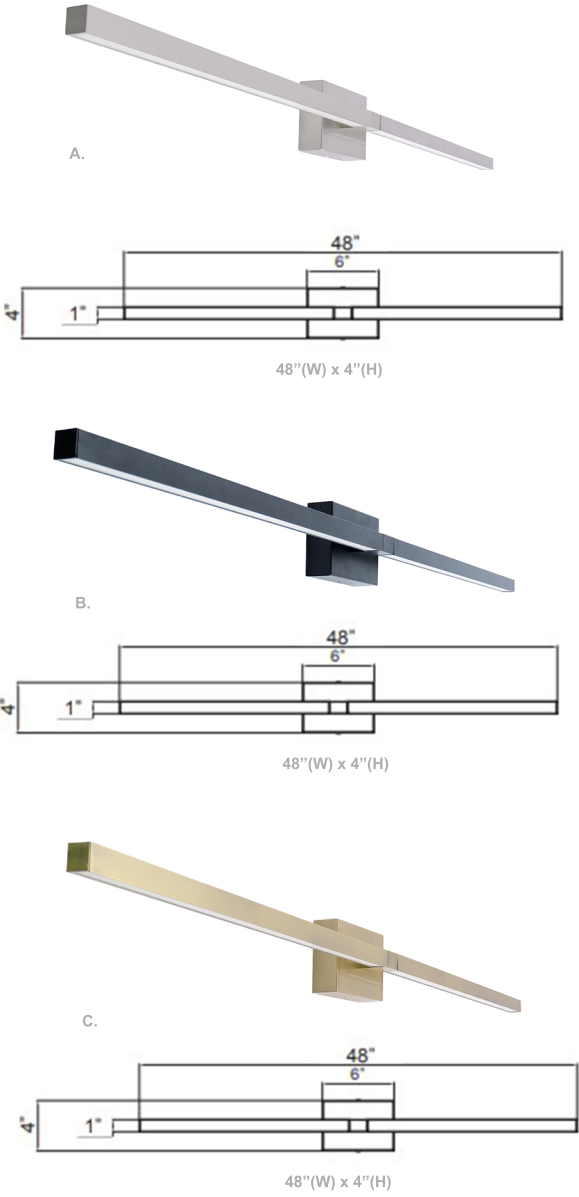

# 48" Slim Rotatable Vanity Lights

**Wattage**

40W

**Voltage Input**

120V AC  
50/60Hz

**Efficacy**

70 LPW

**Dimming**

TRIAC Dimming  
Dimmable Down to 5%  
Compatible with TRIAC and ELV Dimmers

**Finish**

Corrosion and Heat Resistance Powder Coated  
Brushed-Nickel / Black / Brushed Brass Finish

**Beam Angles**

104.8°(H) x 100.5°(V)