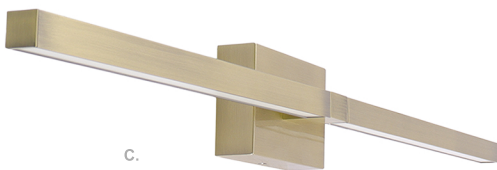

36" Slim Rotatable Vanity Lights

A.

36"(W) x 4"(H)

B.

36"(W) x 4"(H)

C.

36"(W) x 4"(H)

Wattage

30W

Voltage Input

120V AC
50/60Hz

Efficacy

70 LPW

Dimming

TRIAC Dimming
Dimmable Down to 5%
Compatible with TRIAC and ELV Dimmers

Finish

Corrosion and Heat Resistance Powder Coated
Brushed-Nickel / Black / Brushed Brass Finish

Beam Angles

104.8°(H) x 100.5°(V)

Color Temperatures

2700K 3000K 3500K
4000K 5000K

Features

Catalog No.	Fig.
LVS-36-MCT5-BN	A.
LVS-36-MCT5-BK	B.
LVS-36-MCT5-BB	C.