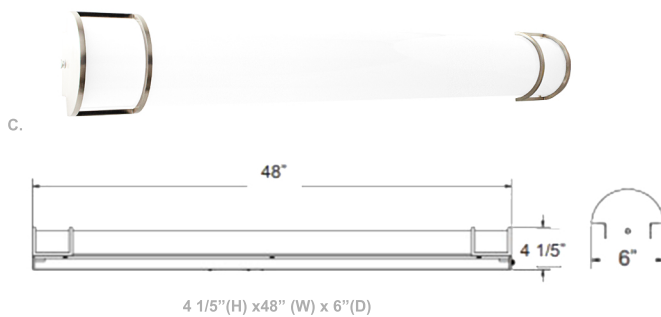

LVE Vanity Lights

Wattage

32W

Voltage Input

120-277VAC

Efficacy

102-103 LPW

Dimming

0-10V Dimmable

Finish

Steel Base
Brushed-Nickel
White Powder Coated

Beam Angles

104.8°(H) x 100.5°(V)

Color Temperatures

3000K 3500K 4000K

Features