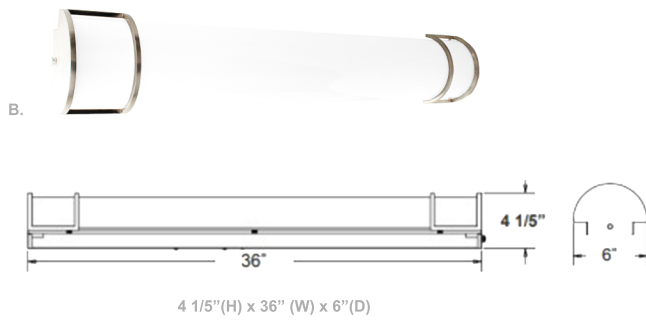

LVE Vanity Lights

Wattage

32W

Voltage Input

120-277VAC

Efficacy

102-103 LPW

Dimming

0-10V Dimmable

Finish

Steel Base
Brushed-Nickel
White Powder Coated

Beam Angles

104.8°(H) x 100.5°(V)

Color Temperatures

3000K 3500K 4000K

Features