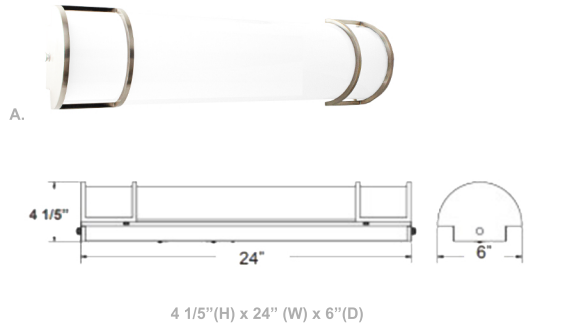

LVE Vanity Lights

Wattage

32W

Voltage Input

120-277VAC

Efficacy

102-103 LPW

Dimming

0-10V Dimmable

Finish

Steel Base
Brushed-Nickel
White Powder Coated

Beam Angles

104.8°(H) x 100.5°(V)

Color Temperatures

3000K 3500K 4000K

Features