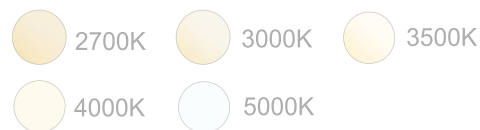

4" Architectural Trimless Round Recessed Lights

Wattage

10W

Voltage Input

120V AC

Efficacy

Up to 70 LM/W

Dimming

Dimmable Down to 10% Using Standard TRIAC LED Dimmer

Finish

Die-Cast Aluminum with Powder Coat
 Matte Gold / White / Black / Clear / Matte Silver

Color Temperatures

Beam Angles

Features

Catalog No.	Fig.	Catalog No.	Fig.	Catalog No.	Fig.
LRD-EGN-10W-D	A.	LRD-TL-10W-30K-4R	C.	LRD-TL-10W-30K-4R	E.
LRD-TL-10W-27K-4R	B.	LRD-TL-10W-35K-4R	D.	LRD-TL-10W-35K-4R	F.