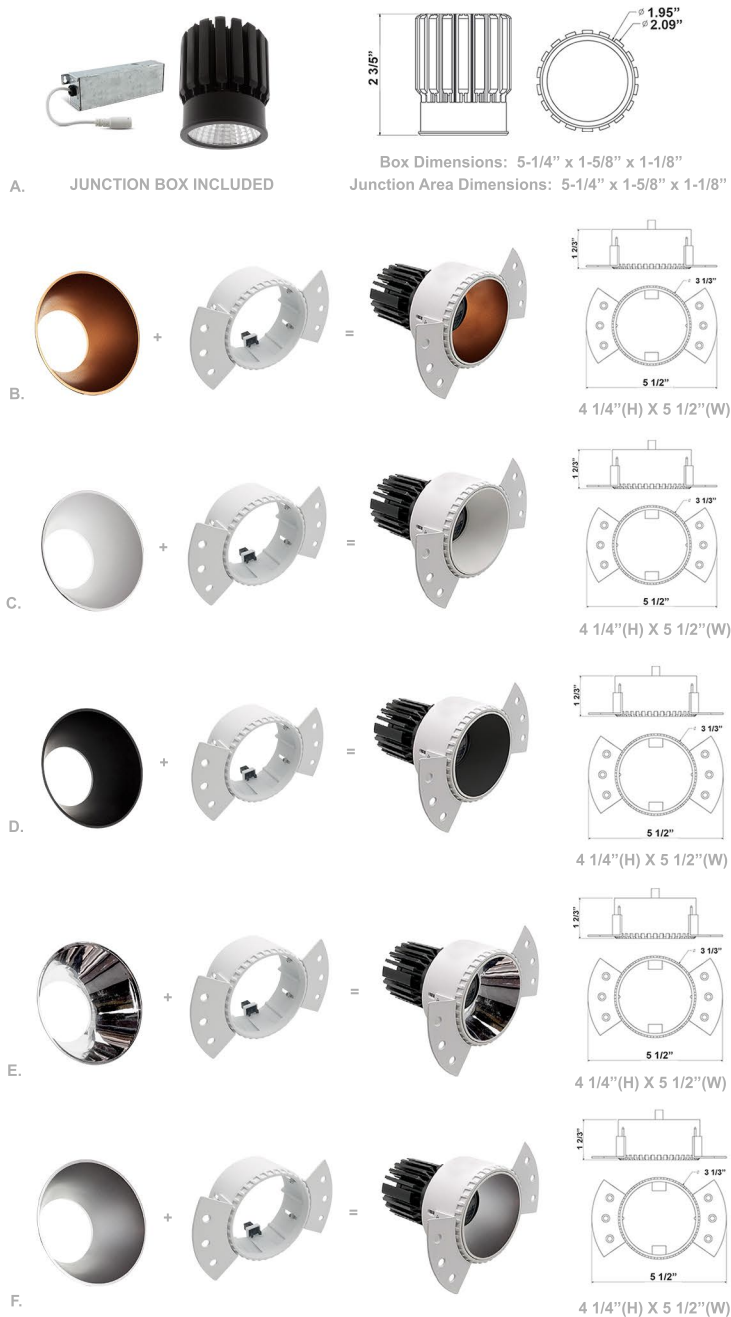

4" Architectural Trimless Round Recessed Lights

Wattage

10W

Voltage Input

120V AC

Efficacy

Up to 70 LM/W

Dimming

Dimmable Down to 10% Using Standard TRIAC LED Dimmer

Finish

Die-Cast Aluminum with Powder Coat
 Matte Gold / White / Black / Clear / Matte Silver

Color Temperatures

Beam Angles

Features

Catalog No.	Fig.	Catalog No.	Fig.	Catalog No.	Fig.
LRD-EGN-10W-D	A.	LRD-TL-10W-30K-4R	C.	LRD-TL-10W-30K-4R	E.
LRD-TL-10W-27K-4R	B.	LRD-TL-10W-35K-4R	D.	LRD-TL-10W-35K-4R	F.