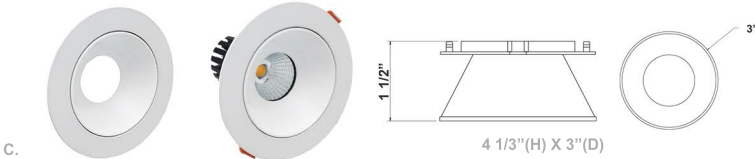

4" Architectural Winged Open Recessed Lights

Box Dimensions: 5-1/4" x 1-5/8" x 1-1/8"
 Junction Area Dimensions: 2-1/16" x 1-5/8" x 1-1/8"

A. JUNCTION BOX INCLUDED

B.

C.

D.

E.

F.

G.

Wattage

10W

Voltage Input

120V AC

Efficacy

Up to 70 LM/W

Dimming

Dimmable Down to 10% Using Standard TRIAC LED Dimmer

Finish

Die-Cast Aluminum with Powder Coat
 Matte Gold / White / Black on Black / Black
 Clear / Matte Silver

Color Temperatures

Beam Angles

Features

Catalog No.	Fig.	Catalog No.	Fig.	Catalog No.	Fig.	Catalog No.	Fig.
LRD-EGN-10W-D	A.	LRD-10W-4WTR-WH	C.	LRD-10W-4WTR-BK	E.	LRD-10W-4WTR-HZ	G.
LRD-10W-4WTR-MG	B.	LRD-10W-4WTR-ABK	D.	LRD-10W-4WTR-C	F.		