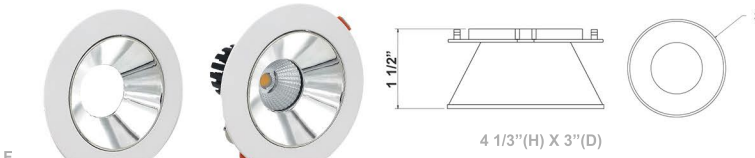

4" Architectural Winged Open Recessed Lights

Box Dimensions: 5-1/4" x 1-5/8" x 1-1/8"
 Junction Area Dimensions: 2-1/16" x 1-5/8" x 1-1/8"

A. JUNCTION BOX INCLUDED

B.

C.

D.

E.

F.

G.

Wattage

10W

Voltage Input

120V AC

Efficacy

Up to 70 LM/W

Dimming

Dimmable Down to 10% Using Standard TRIAC LED Dimmer

Finish

Die-Cast Aluminum with Powder Coat
 Matte Gold / White / Black on Black / Black
 Clear / Matte Silver

Color Temperatures

Beam Angles

Features

Catalog No.	Fig.	Catalog No.	Fig.	Catalog No.	Fig.	Catalog No.	Fig.
LRD-EGN-10W-D	A.	LRD-10W-4WTR-WH	C.	LRD-10W-4WTR-BK	E.	LRD-10W-4WTR-HZ	G.
LRD-10W-4WTR-MG	B.	LRD-10W-4WTR-ABK	D.	LRD-10W-4WTR-C	F.		