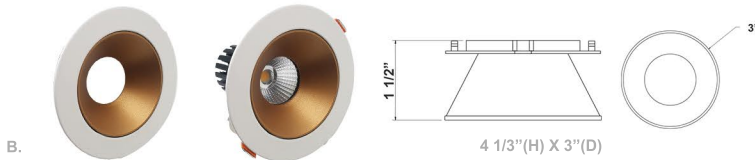

4" Architectural Winged Open Recessed Lights

Box Dimensions: 5-1/4" x 1-5/8" x 1-1/8"
 Junction Area Dimensions: 2-1/16" x 1-5/8" x 1-1/8"

A. JUNCTION BOX INCLUDED

B.

C.

D.

E.

F.

G.

Wattage

10W

Voltage Input

120V AC

Efficacy

Up to 70 LM/W

Dimming

Dimmable Down to 10% Using Standard TRIAC LED Dimmer

Finish

Die-Cast Aluminum with Powder Coat
 Matte Gold / White / Black on Black / Black
 Clear / Matte Silver

Color Temperatures

Beam Angles

Features

Catalog No.	Fig.	Catalog No.	Fig.	Catalog No.	Fig.	Catalog No.	Fig.
LRD-EGN-10W-D	A.	LRD-10W-4WTR-WH	C.	LRD-10W-4WTR-BK	E.	LRD-10W-4WTR-HZ	G.
LRD-10W-4WTR-MG	B.	LRD-10W-4WTR-ABK	D.	LRD-10W-4WTR-C	F.		