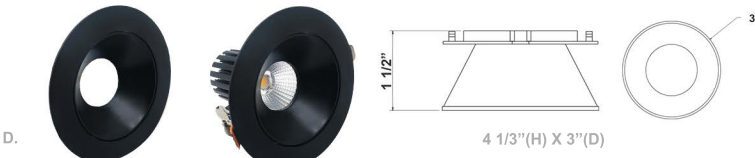

4" Architectural Winged Open Recessed Lights

Box Dimensions: 5-1/4" x 1-5/8" x 1-1/8"
 Junction Area Dimensions: 2-1/16" x 1-5/8" x 1-1/8"

A. JUNCTION BOX INCLUDED

B.

C.

D.

E.

F.

G.

Wattage

10W

Voltage Input

120V AC

Efficacy

Up to 70 LM/W

Dimming

Dimmable Down to 10% Using Standard TRIAC LED Dimmer

Finish

Die-Cast Aluminum with Powder Coat
 Matte Gold / White / Black on Black / Black
 Clear / Matte Silver

Color Temperatures

Beam Angles

Features

Catalog No.	Fig.	Catalog No.	Fig.	Catalog No.	Fig.	Catalog No.	Fig.
LRD-EGN-10W-D	A.	LRD-10W-4WTR-WH	C.	LRD-10W-4WTR-BK	E.	LRD-10W-4WTR-HZ	G.
LRD-10W-4WTR-MG	B.	LRD-10W-4WTR-ABK	D.	LRD-10W-4WTR-C	F.		