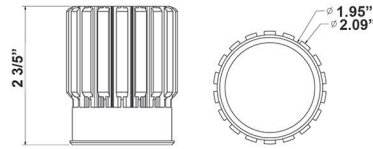

4" Architectural Winged Open Recessed Lights

Box Dimensions: 5-1/4" x 1-5/8" x 1-1/8"
 Junction Area Dimensions: 2-1/16" x 1-5/8" x 1-1/8"

A. JUNCTION BOX INCLUDED

B.

C.

D.

E.

F.

G.

Wattage

10W

Voltage Input

120V AC

Efficacy

Up to 70 LM/W

Dimming

Dimmable Down to 10% Using Standard TRIAC LED Dimmer

Finish

Die-Cast Aluminum with Powder Coat
 Matte Gold / White / Black on Black / Black
 Clear / Matte Silver

Color Temperatures

Beam Angles

Features

Catalog No.	Fig.	Catalog No.	Fig.	Catalog No.	Fig.	Catalog No.	Fig.
LRD-EGN-10W-D	A.	LRD-10W-4WTR-WH	C.	LRD-10W-4WTR-BK	E.	LRD-10W-4WTR-HZ	G.
LRD-10W-4WTR-MG	B.	LRD-10W-4WTR-ABK	D.	LRD-10W-4WTR-C	F.		