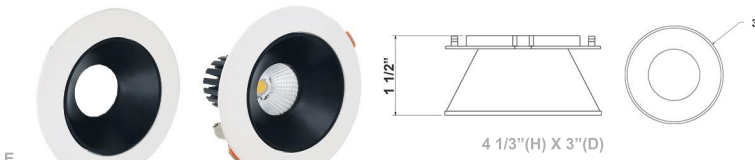

4" Architectural Winged Open Recessed Lights

Box Dimensions: 5-1/4" x 1-5/8" x 1-1/8"
 Junction Area Dimensions: 2-1/16" x 1-5/8" x 1-1/8"

A. JUNCTION BOX INCLUDED

B.

C.

D.

E.

F.

G.

Wattage

10W

Voltage Input

120V AC

Efficacy

Up to 70 LM/W

Dimming

Dimmable Down to 10% Using Standard TRIAC LED Dimmer

Finish

Die-Cast Aluminum with Powder Coat
 Matte Gold / White / Black on Black / Black
 Clear / Matte Silver

Color Temperatures

Beam Angles

Features

Catalog No.	Fig.	Catalog No.	Fig.	Catalog No.	Fig.	Catalog No.	Fig.
LRD-EGN-10W-D	A.	LRD-10W-4WTR-WH	C.	LRD-10W-4WTR-BK	E.	LRD-10W-4WTR-HZ	G.
LRD-10W-4WTR-MG	B.	LRD-10W-4WTR-ABK	D.	LRD-10W-4WTR-C	F.		