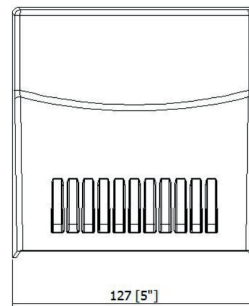

LMW

Optional Posts
see page A38

- | OPTIONS | |
|----------------|--|
| PHOTOCELL | |
| MOTION SENSOR | |
| BATTERY BACKUP | |

TECHNICAL SPECIFICATIONS:

- :: Die-cast aluminum with powder coat finish
- :: Lumileds Lexeon 3030 high flux LED
- :: High transparent tempered glass
- :: Voltage: 120-277V
- :: Beam Angle: 110° X 100°
- :: CRI: >80
- :: Power Factor: 90%
- :: Operating Temp: -4°F to 68°F
- :: 70,000 hour rated life
- :: 7-year warranty
- :: Suitable for Wet Locations, IP54

APPLICATIONS:

- :: Ideal for general site lighting, alleys, loading docks, doorway, pathway and parking areas, residential areas, balcony, terrace, small shops.

LED MINI CUTOFF WALL PACKS

CATALOG NO.		WATTS	LUMENS	COLOR TEMP	DIMENSIONS
BRONZE	WHITE				
LMW-12W-30K	LMW-12W-30K-WH	12W	1300LM	3000K	5-1/8"(H) x 5"(W) x 23/4"(L)
LMW-12W-40K	LMW-12W-40K-WH	12W	1300LM	4000K	
LMW-12W-50K	LMW-12W-50K-WH	12W	1300LM	5000K	