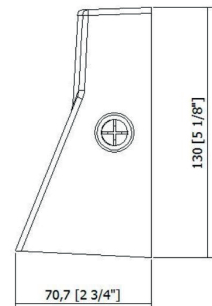

LMW

Optional Posts
see page A38

- | OPTIONS | |
|----------------|--|
| PHOTOCELL | |
| MOTION SENSOR | |
| BATTERY BACKUP | |

TECHNICAL SPECIFICATIONS:

- :: Die-cast aluminum with powder coat finish
- :: Lumileds Lexeon 3030 high flux LED
- :: High transparent tempered glass
- :: Voltage: 120-277V
- :: Beam Angle: 110° X 100°
- :: CRI: >80
- :: Power Factor: 90%
- :: Operating Temp: -4°F to 68°F
- :: 70,000 hour rated life
- :: 7-year warranty
- :: Suitable for Wet Locations, IP54

APPLICATIONS:

- :: Ideal for general site lighting, alleys, loading docks, doorway, pathway and parking areas, residential areas, balcony, terrace, small shops.

LED MINI CUTOFF WALL PACKS

CATALOG NO.		WATTS	LUMENS	COLOR TEMP	DIMENSIONS
BRONZE	WHITE				
LMW-12W-30K	LMW-12W-30K-WH	12W	1300LM	3000K	5-1/8"(H) x 5"(W) x 23/4"(L)
LMW-12W-40K	LMW-12W-40K-WH	12W	1300LM	4000K	
LMW-12W-50K	LMW-12W-50K-WH	12W	1300LM	5000K	