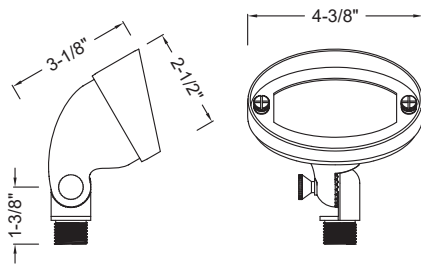

12V LED DIRECTIONAL LIGHT - SOLID BRASS

:: Catalog No.

LFLD2-6W-30K-BZ

LFLD3-8W-30K-BZ

:: Housing / Finish

Solid Brass Antique Bronze Finish

:: Wattage

6W

:: Lens

Frosted Lens

Frosted Lens

:: Dimensions

:: Accessories included

D5