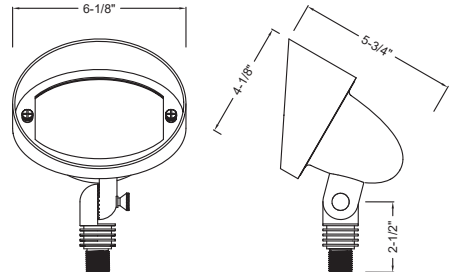

3000K Warm White

3000K Warm White

:: Beam Angle

80°

80°

:: Light Source

COB Technology (Non-Dimmable)

COB Technology (Non-Dimmable)

:: Lens

Frosted Lens

Frosted Lens

:: Dimensions

:: Accessories included

D5