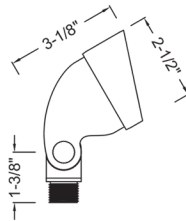

12-Volt LED Directional Light

A.

Wattage

6W / 8W

Voltage Input

12V AC/DC

Efficacy

71-80 LM/W

Finish

8-1/2" Non-metallic Spike
Antique Bronze Finish

B.

Color Temperatures

 3000K

Beam Angle

 80°

Features