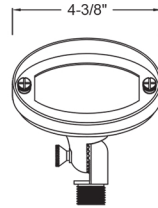

12-Volt LED Directional Light

A.

Wattage

6W / 8W

Voltage Input

12V AC/DC

Efficacy

71-80 LM/W

Finish

8-1/2" Non-metallic Spike
Antique Bronze Finish

B.

Color Temperatures

 3000K

Beam Angle

 80°

Features