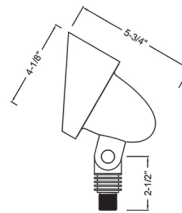

12-Volt LED Directional Light

A.

Wattage

6W / 8W

Voltage Input

12V AC/DC

Efficacy

71-80 LM/W

Finish

8-1/2" Non-metallic Spike
Antique Bronze Finish

B.

Color Temperatures

 3000K

Beam Angle

 80°

Features