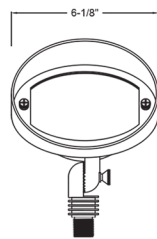

12-Volt LED Directional Light

A.

Wattage

6W / 8W

Voltage Input

12V AC/DC

Efficacy

71-80 LM/W

Finish

8-1/2" Non-metallic Spike
Antique Bronze Finish

B.

Color Temperatures

 3000K

Beam Angle

 80°

Features