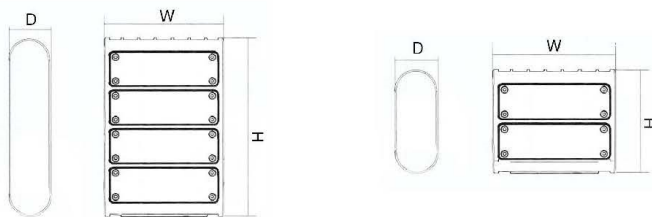

**LF3** WITH MOUNTING OPTIONS

LF3-220-YK  
LF3-300-YK

LF3-80-YK  
LF3-100-YK  
LF3-150-YK

**TECHNICAL SPECIFICATIONS:**

- :: Mounting yoke included in the package - not mounted
- :: Housing: Die-cast aluminum housing with powder coat finish (Dark Bronze)
- :: Voltage: 120~277V; 60Hz AC
- :: Cord type:
- :: 0~10V dimming (except 80W)
- :: Type II lens (TYPE III & IV by request)
- :: 6" SJTW 18/3 AWG cable
- :: Power Factor: .9~.97
- :: Operating Temp: -4°F to 104°F
- :: Up to 110 lumens per watt
- :: CRI: 82~84
- :: 70,000 hour rated life
- :: Suitable for Wet Locations, IP65

**APPLICATIONS:**

- :: Ideal for general site lighting, alleys, loading docks, doorway, pathway and parking areas.
- :: Great for use with motion sensors or other instant on/off controls

**LF3 FLOOD LIGHT SERIES WITHOUT MOUNTING (120V-277V)**

CATALOG NO.	WATTS	LUMENS	COLOR TEMP	REPLACEMENT RANGE	DIMENSIONS
LF3-80CW-YK	80W	9800LM	5000K	150~250 MH	12-1/2"(W) x 9-3/4"(H) x 2-1/2"(D)
LF3-80WW-YK	80W	9600LM	3000K	150~250 MH	
LF3-100CW-YK	100W	11500LM	5000K	200~400 MH	
LF3-100WW-YK	100W	10000LM	3000K	200~400 MH	
LF3-150CW-YK	150W	18000LM	5000K	320~400 MH	12-1/2"(W) x 17"(H) x 2-3/4"(D)
LF3-150WW-YK	150W	15500LM	3000K	320~400 MH	
LF3-220CW-YK	220W	25000LM	5000K	350~400 MH	
LF3-220WW-YK	220W	22000LM	3000K	350~400 MH	
LF3-300CW-YK	300W	33000LM	5000K	1000 MH	1000 MH
LF3-300WW-YK	300W	30800LM	3000K	1000 MH	