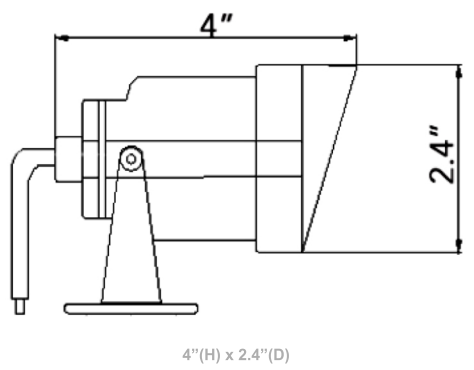

12-Volt AC/DC LED Garden Light

A.

Wattage

6W

Voltage Input

12V AC/DC

Efficacy

66-75 LM/W

Finish

Die-cast Aluminum Housing
8-1/2" Aluminum Spike
Bronze Finish

Color Temperatures

Beam Angle

Features

Catalog No.	Fig.	Catalog No.	Fig.	Catalog No.	Fig.
LF12-6W-27K-KN	A	LF12-6W-40K-KN	A	LF12-6W-RGBW-KN	A
LF12-6W-30K-KN	A	LF12-6W-50K-KN	A		