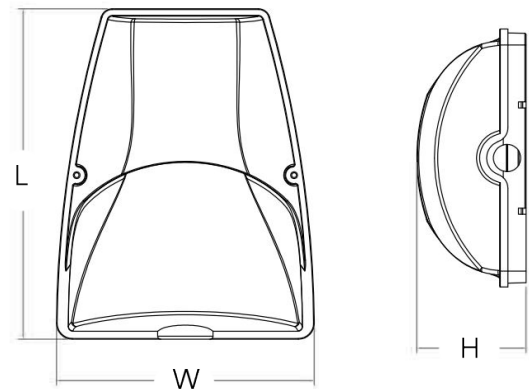

A8

LED NON-CUTOFF WALL PACKS

LED SMALL NON-CUTOFF WALL PACKS WITH PHOTOCELL

CATALOG NO.	WATTS	LUMENS	COLOR TEMP	DIMENSIONS
LESW-12W-50K-P	12W	1300LM	5000K	8.5"(L) x 6.7"(W) x 2.8"(H)
LESW-12W-30K-P	12W	1225LM	3000K