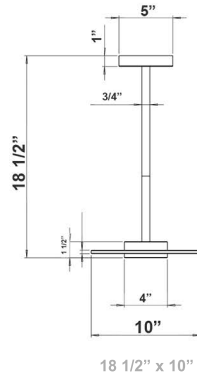

Modern Flush Mount Drum Fixtures

A.

B.

Wattage

12W / 18W

Voltage Input

120V AC
50 Hz / 60Hz

Efficacy

50-58 LPW

Dimming

Dimmable Down to 5% Compatible with TRIAC and ELV Dimmers

Finish

Spun Steel Housing
10" PMMA Acrylic Glass Panel
Black Finish

Color Temperatures

Beam Angles

Features