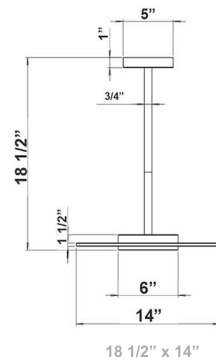

Modern Flush Mount Drum Fixtures

A.

B.

Wattage

12W / 18W

Voltage Input

120V AC
50 Hz / 60Hz

Efficacy

50-58 LPW

Dimming

Dimmable Down to 5% Compatible with TRIAC and ELV Dimmers

Finish

Spun Steel Housing
10" PMMA Acrylic Glass Panel
Black Finish

Color Temperatures

Beam Angles

Features