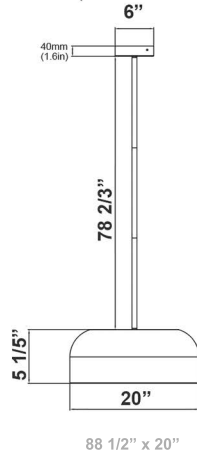

24" Integrated LED Pan Pendant Lights

A.

B.

Wattage

25W

Voltage Input

120V AC
50Hz / 60Hz

Efficacy

52 LPW

Dimming

Dimmable Down to 5% Compatible with TRIAC and ELV Dimmers

Finish

Spun Steel Housing
Black / White Finish

Color Temperatures

Beam Angles

Features