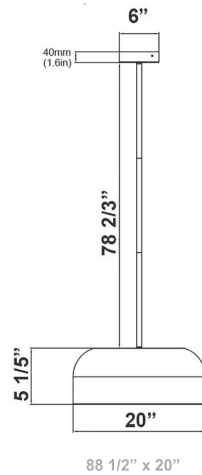

24" Integrated LED Pan Pendant Lights

A.

B.

Wattage

25W

Voltage Input

120V AC
50Hz / 60Hz

Efficacy