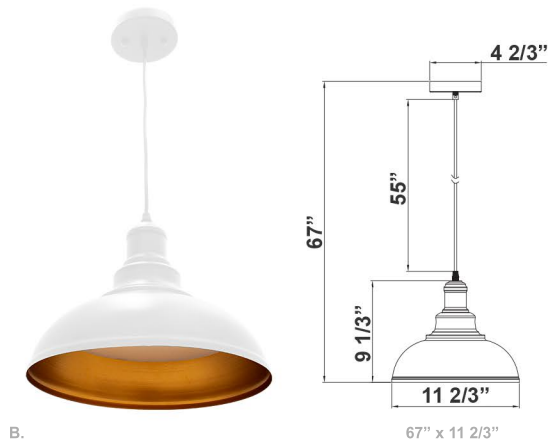

12" Integrated LED Vintage Pendant Lights

A.

B.

Wattage

25W

Voltage Input

120V AC
50Hz / 60Hz

Efficacy

52 LPW

Dimming

Dimmable Down to 5% Compatible with TRIAC and ELV Dimmers

Finish

Spun Steel Housing
Black / White Finish

Color Temperatures

Beam Angles

120°