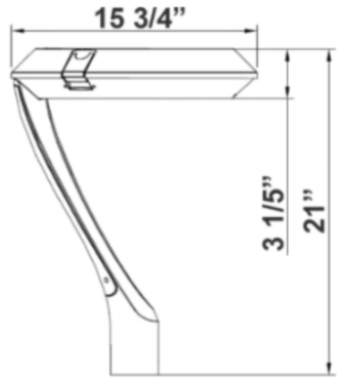

# Post Disk Light with Single Arm

POLE IS NOT INCLUDED

15 3/4"(W) x 21"(H)  
Inside Diameter: 2 3/4"

### Beam Angles

Type V (150° x 150°)